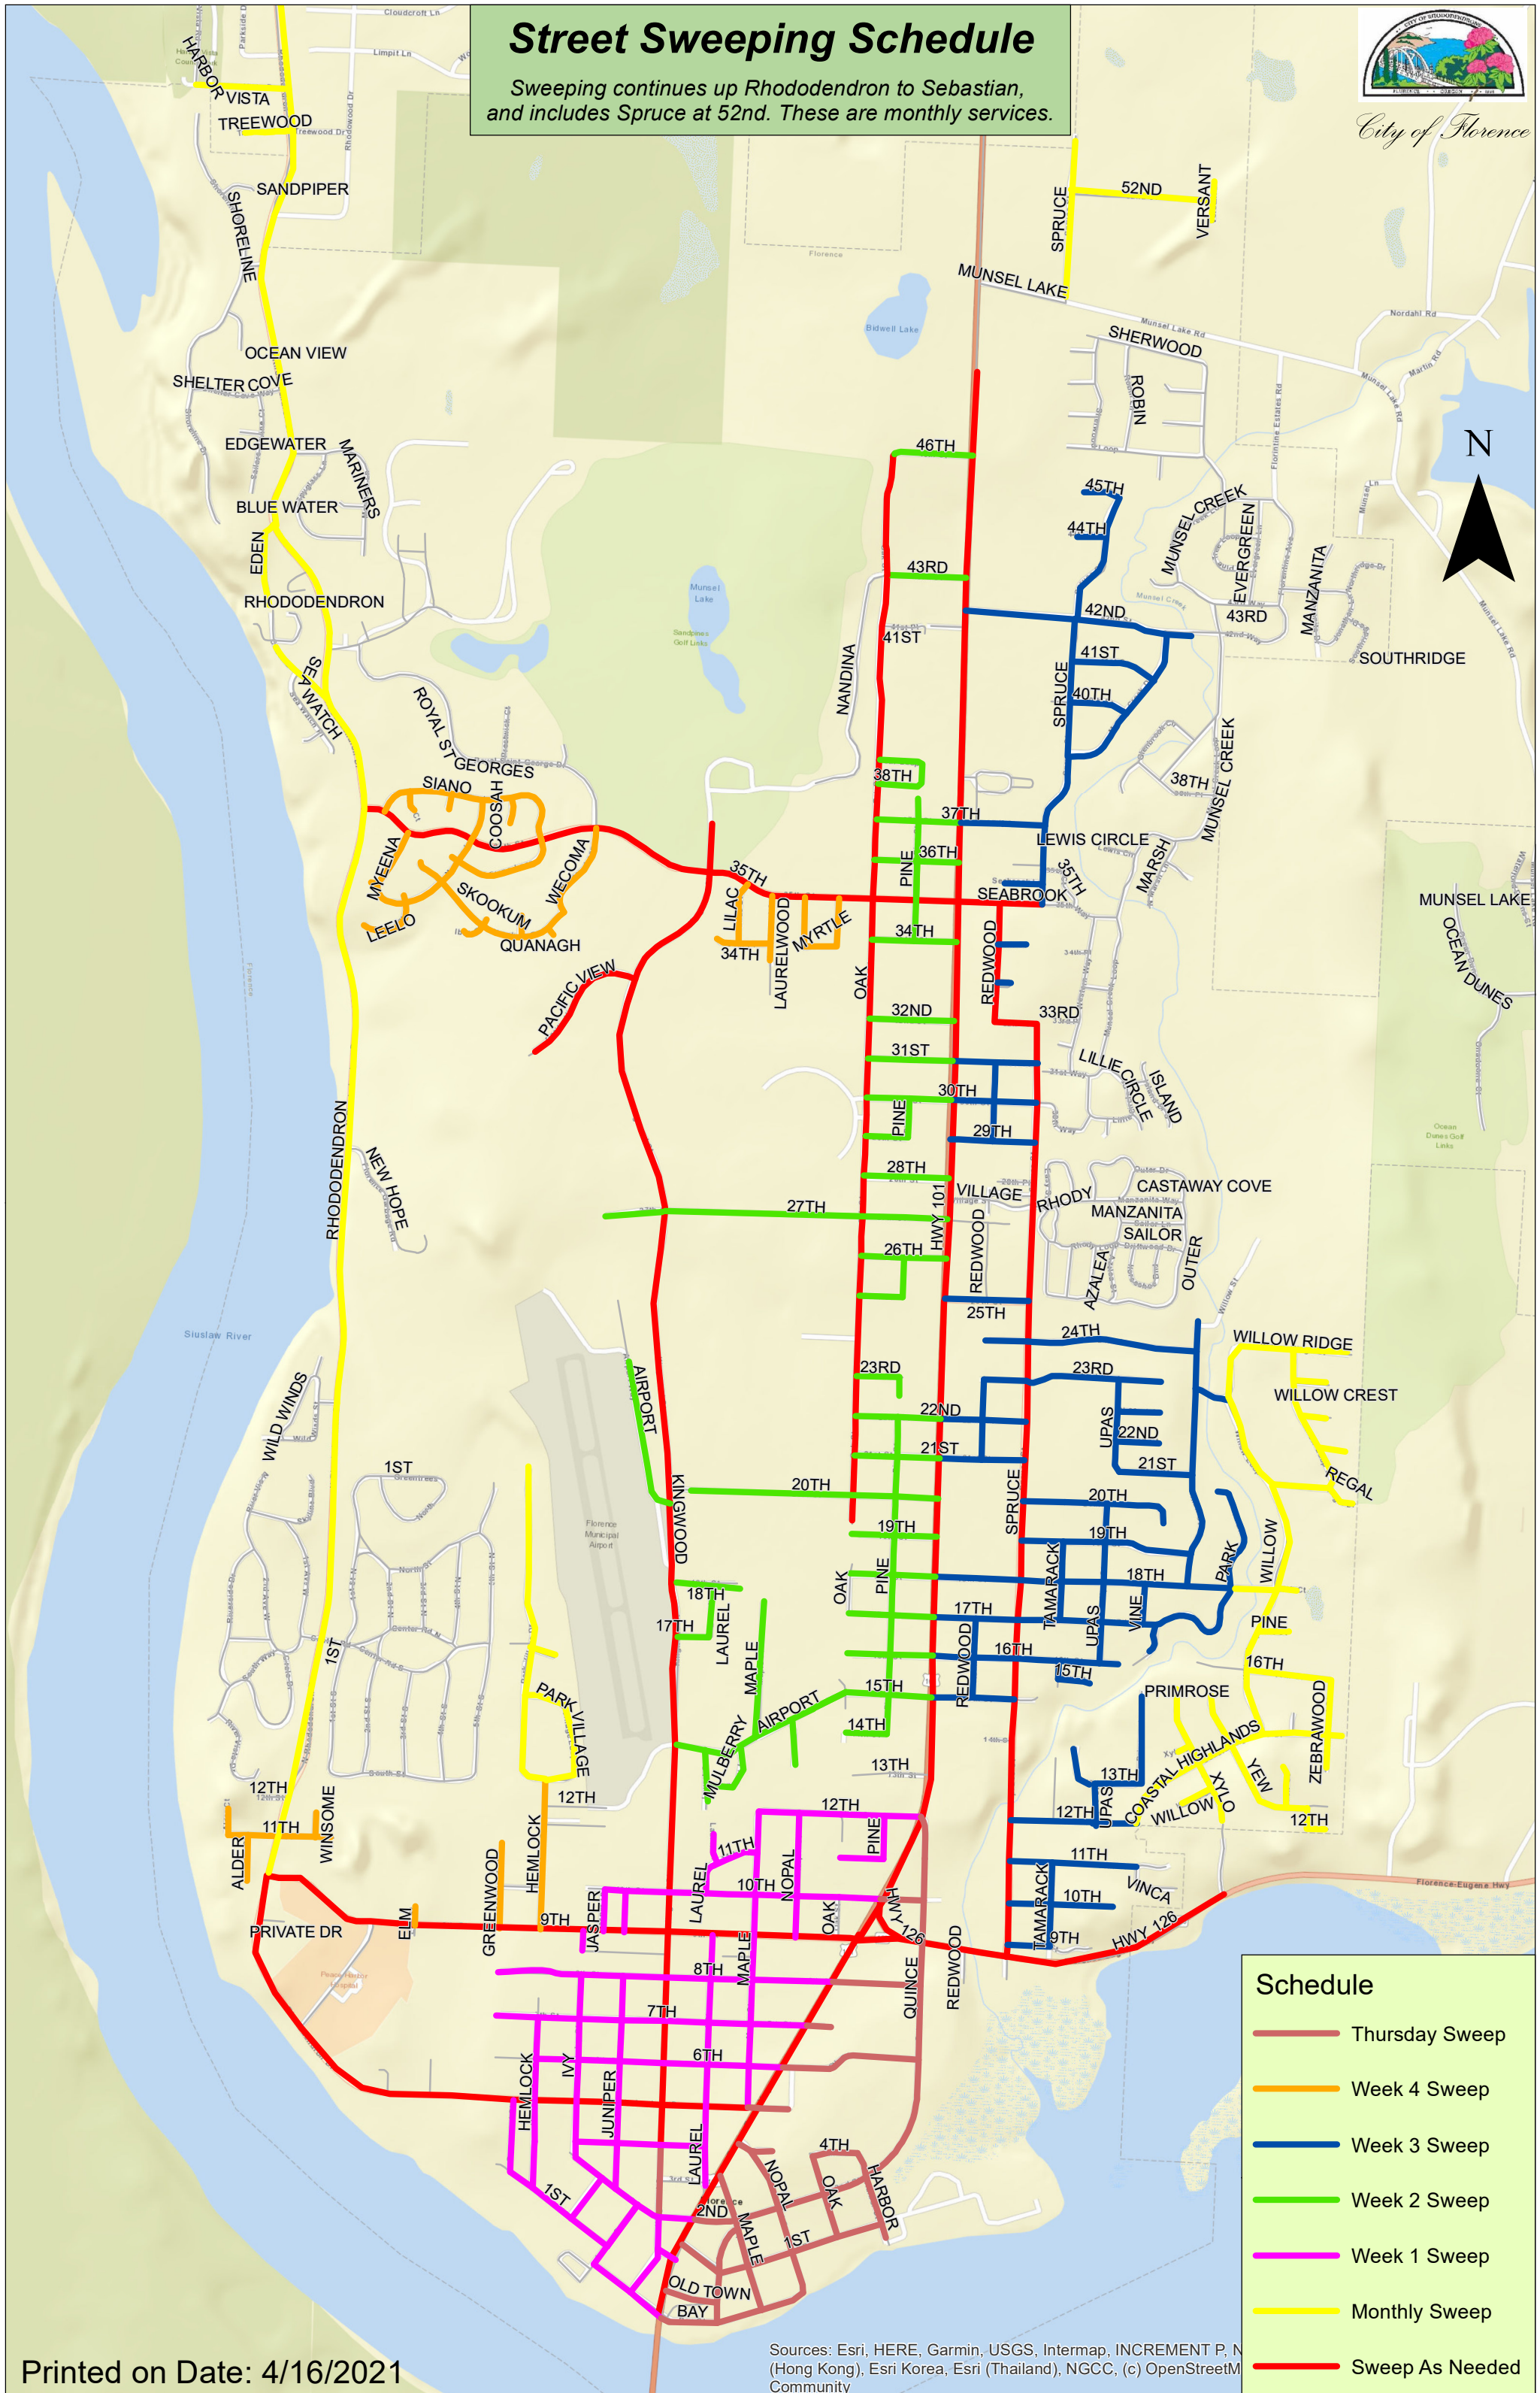

Street Sweeping Schedule

Sweeping continues up Rhododendron to Sebastian, and includes Spruce at 52nd. These are monthly services.

City of Florence

Schedule	
—	Thursday Sweep
—	Week 4 Sweep
—	Week 3 Sweep
—	Week 2 Sweep
—	Week 1 Sweep
—	Monthly Sweep
—	Sweep As Needed