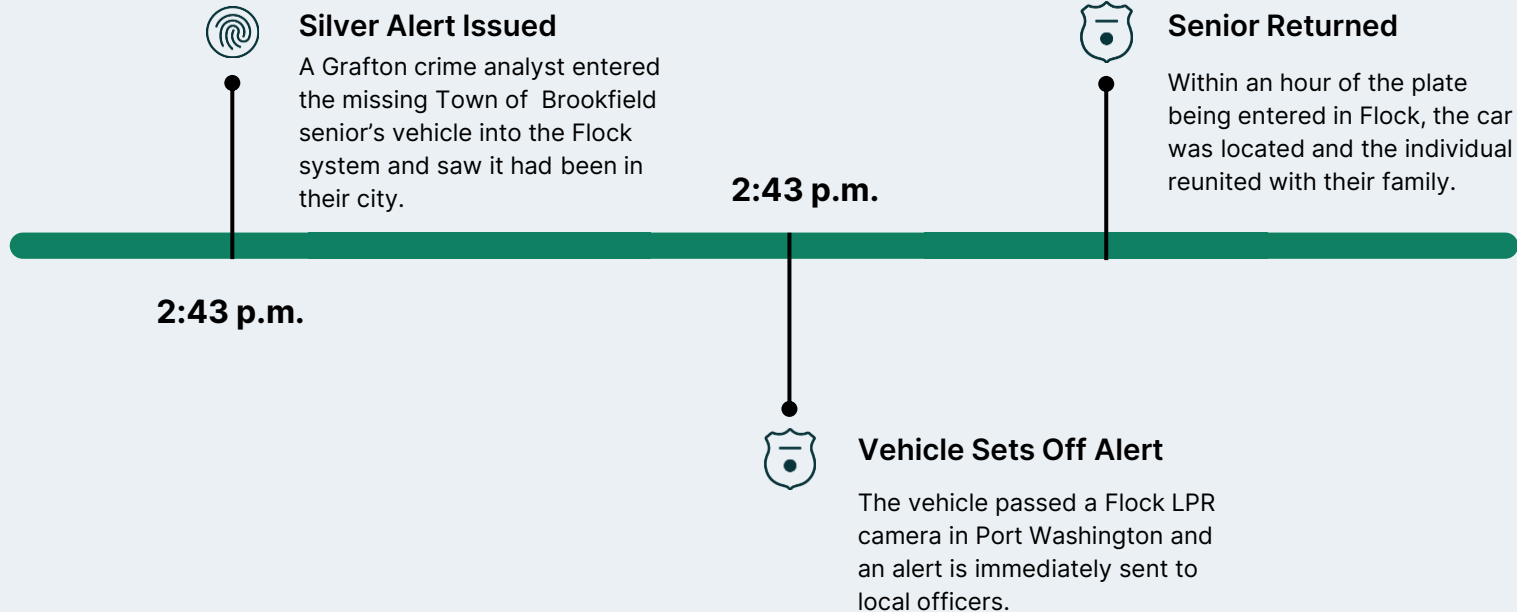

Homicide Suspects Located, Arrested

 Tukwila PD - Tukwila, WA

→ July 25th, 2023

- Officers received an alert that a stolen vehicle associated with a recent homicide had been detected nearby.
- Officers quickly located the vehicle and initiated a pursuit as it fled towards Seattle.
- The vehicle eventually crashed and two suspects were detained by Tukwila PD.
- No injuries were reported.

Case Study: Results to Date

 Yakima PD - Yakima, WA

→ Installation of Cameras April 6th 2022

→ Since Flock went live, they have assisted in solving

- ◆ 11 homicides
- ◆ 24 robberies
- ◆ 52 police evasions
- ◆ 56 weapon offenses
- ◆ 78 hit and runs
- ◆ 392 stolen or retrieved vehicles

Missing, Endangered Senior Found in 15 Minutes

 Port Washington PD - Port Washington, WI

When Every Second Matters: Child Abduction

 Chamblee PD - Chamblee, GA

Stranger on Stranger Abduction
August 28, 2020