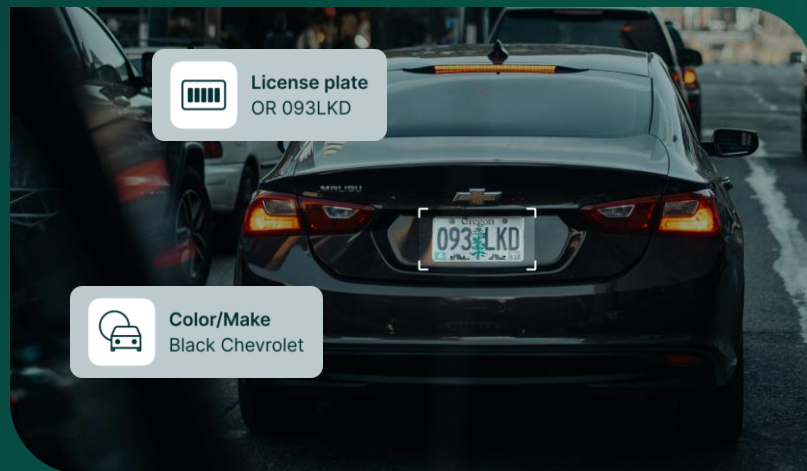

LPR

Falcon

flock safety

With Flock Safety, you get:

Flock Safety provides your police department with indiscriminate evidence from fixed locations. We provide all of the maintenance so that your police department and city staff can focus on keeping your city safe and prosperous.

INFRASTRUCTURE-FREE

Reduce time to value and utility costs with full-service deployment.

24/7 COVERAGE

Capture objective vehicle data around the clock to multiply your force.

REAL-TIME ALERTS

- NCIC
- NCMEC (Amber Alert)
- Custom Hot Lists

ETHICALLY BUILT

- No people
- No facial recognition
- No speed tracking
- Indiscriminate evidence

flock safety

What this is:

- License Plate Recognition (LPR)
- Gathers objective evidence and facts about vehicles, not people
- Alerts police of wanted vehicles
- Used to solve crime
- Adheres to all state laws