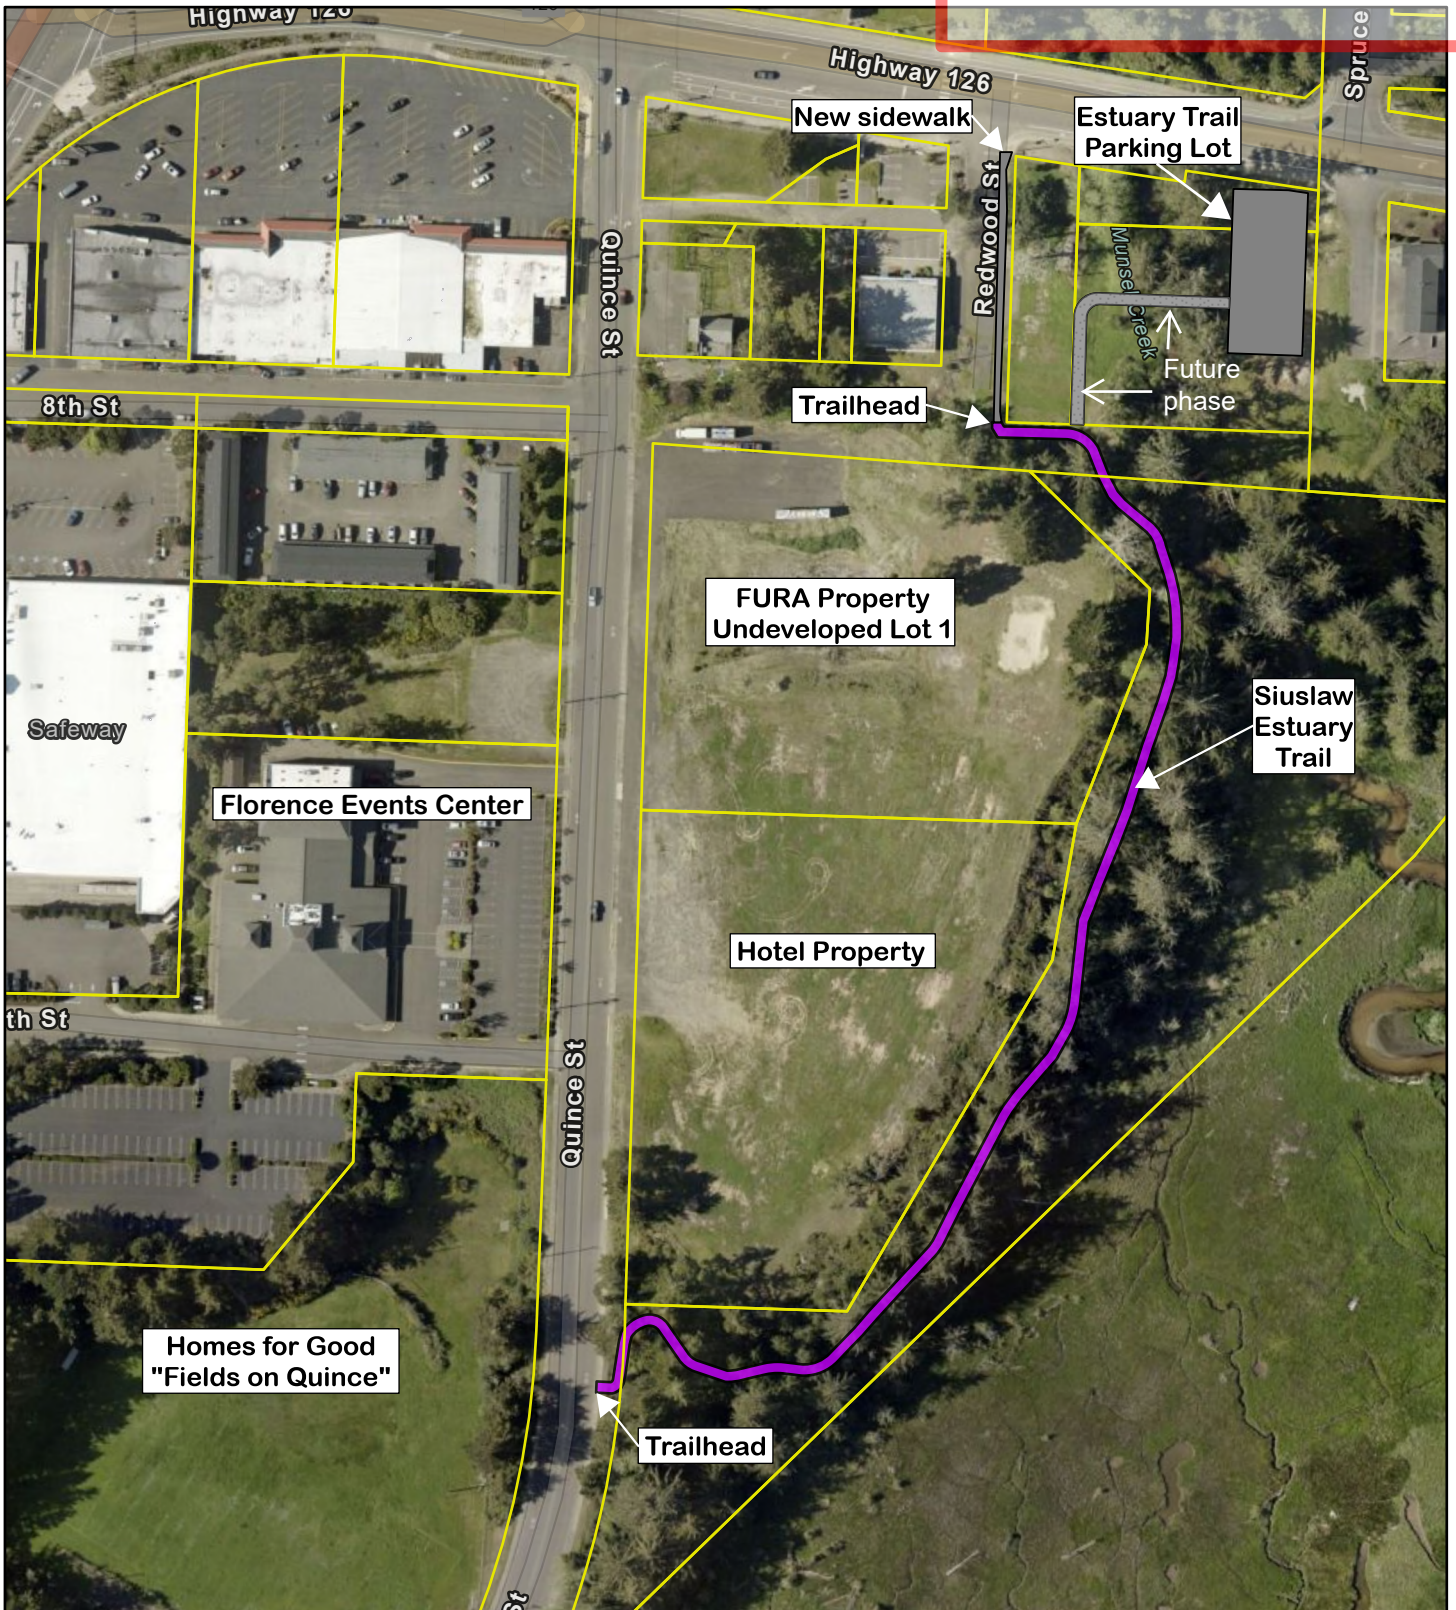

Siuslaw Estuary Trail Project **Exhibit J**

CITY OF FLORENCE

250 Hwy 101 N.
Florence, OR 97439
(541) 997-8237

-  Siuslaw Estuary Trail
-  Taxlots
-  New Sidewalk and Parking

0 100 200 400 Feet