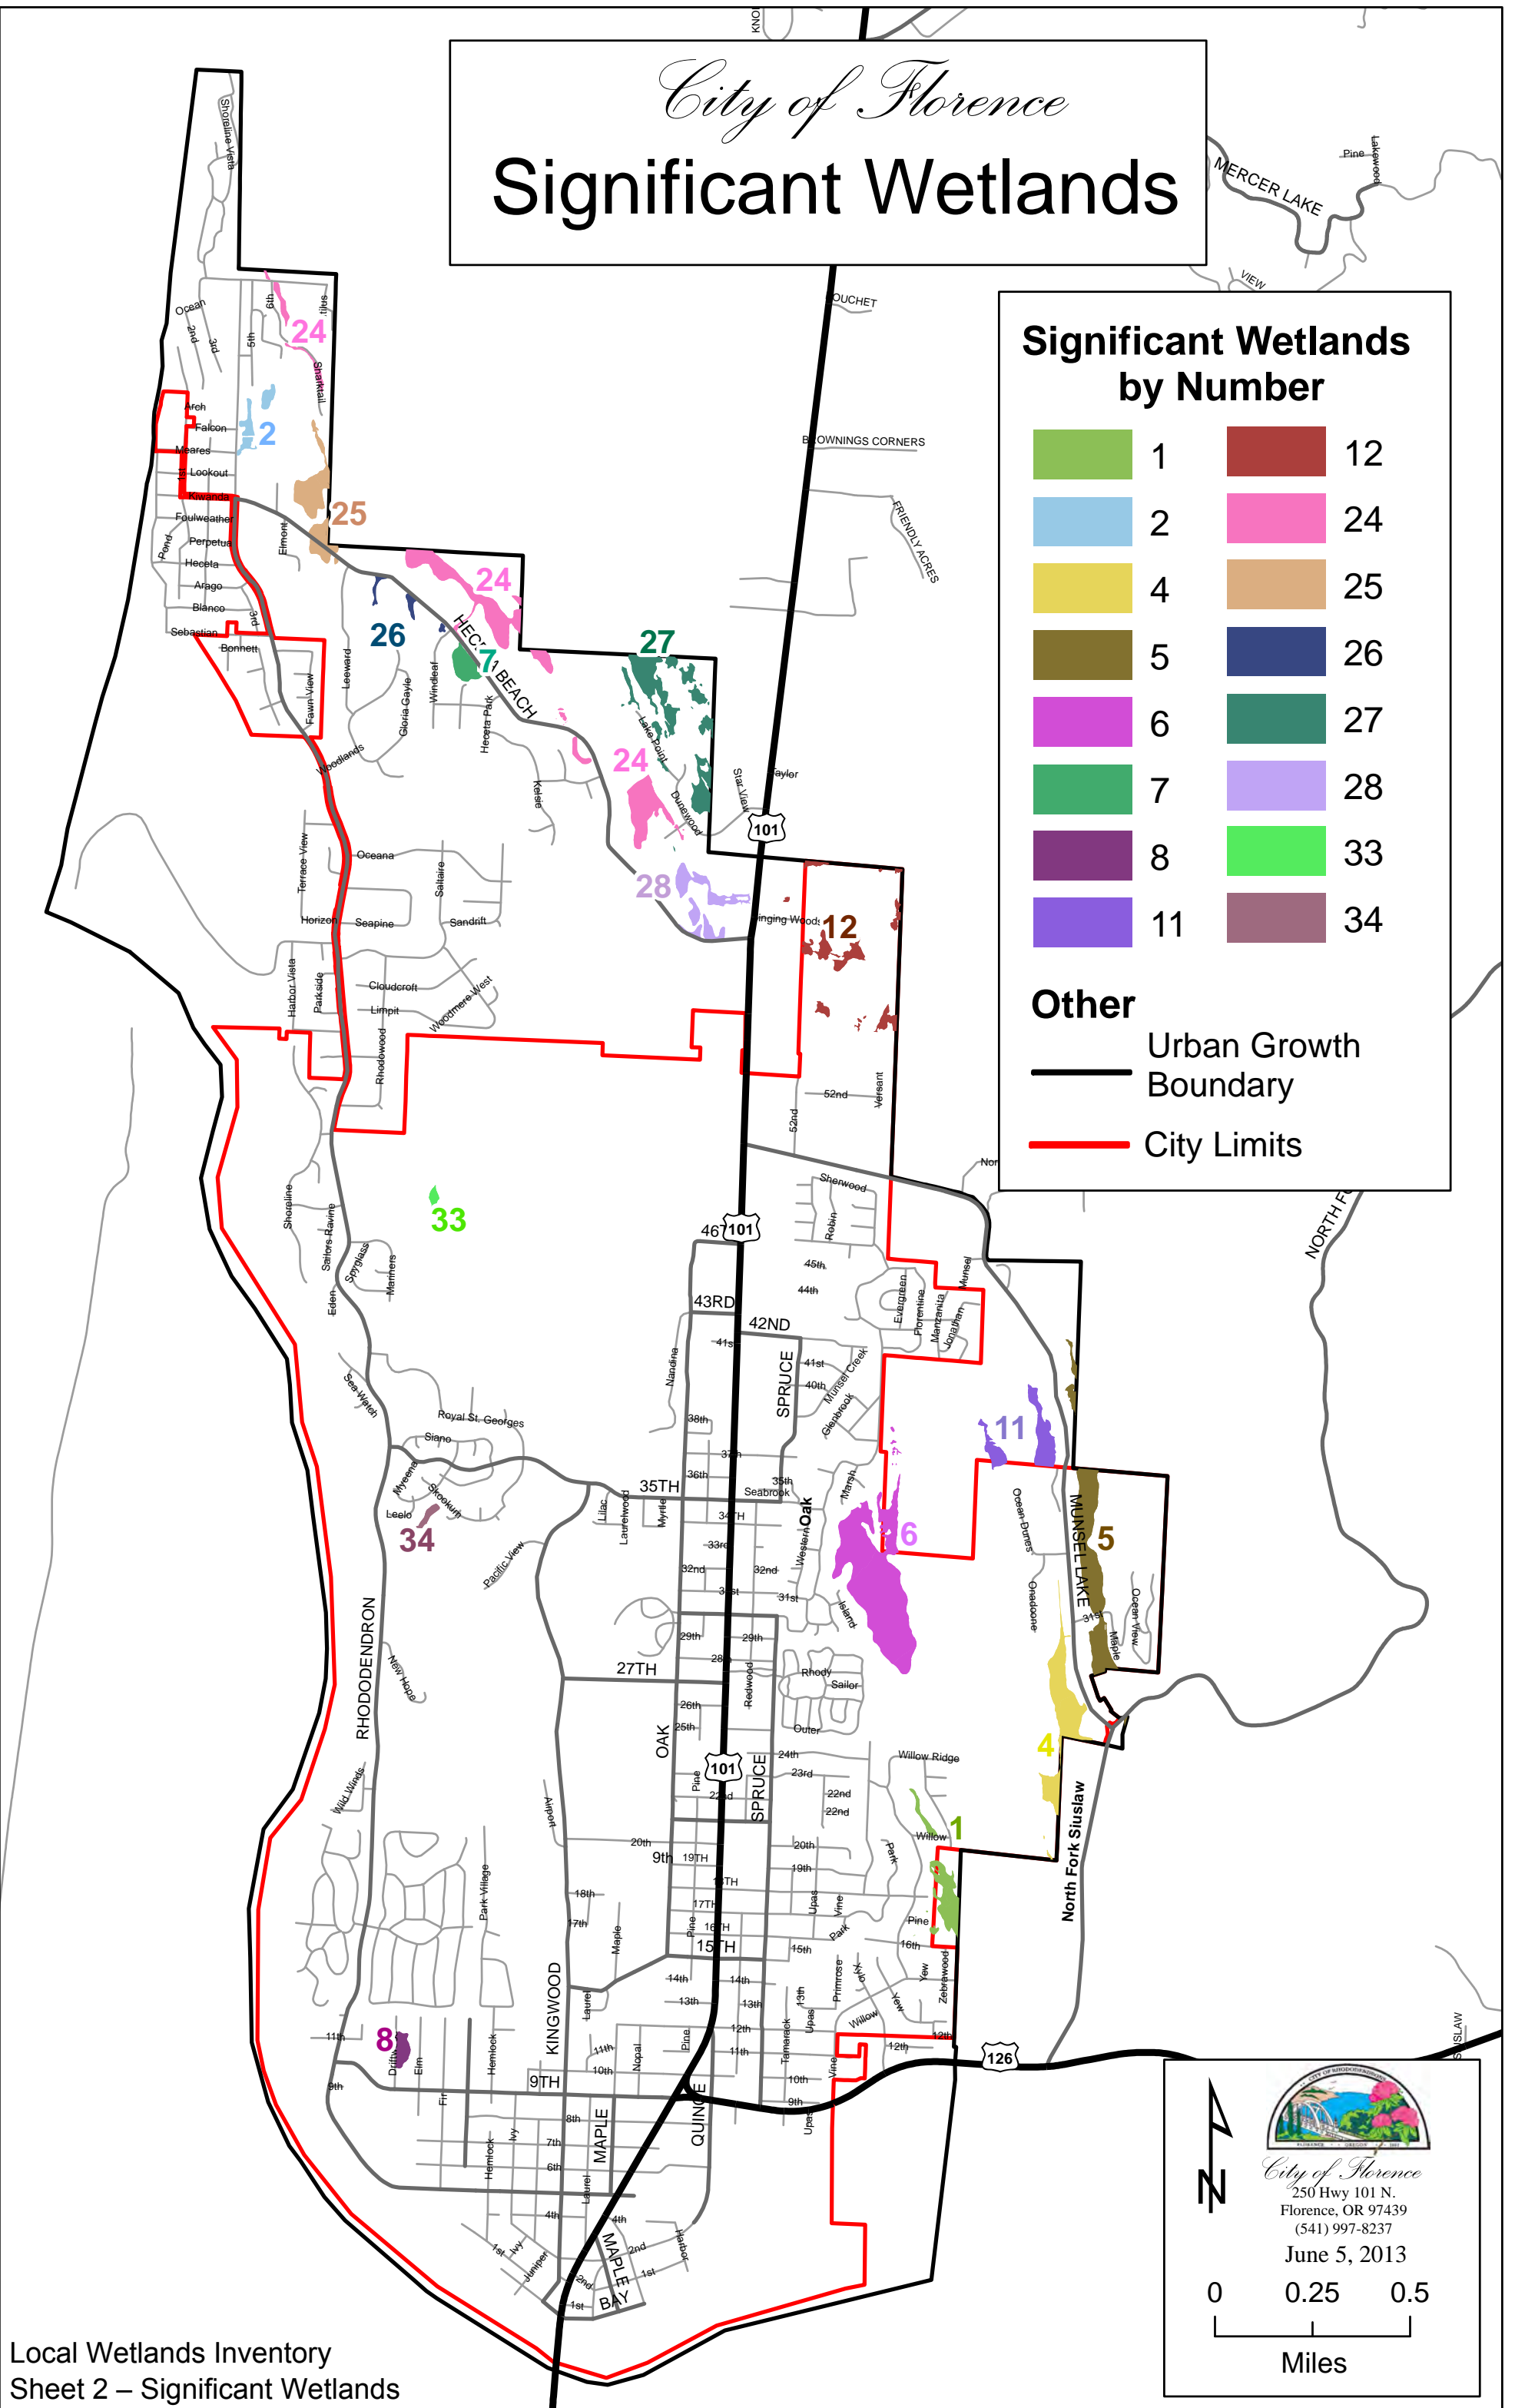

City of Florence Significant Wetlands

Significant Wetlands by Number

	1		12
	2		24
	4		25
	5		26
	6		27
	7		28
	8		33
	11		34

Other

-  Urban Growth Boundary
-  City Limits

City of Florence
250 Hwy 101 N.
Florence, OR 97439
(541) 997-8237
June 5, 2013

0 0.25 0.5
Miles