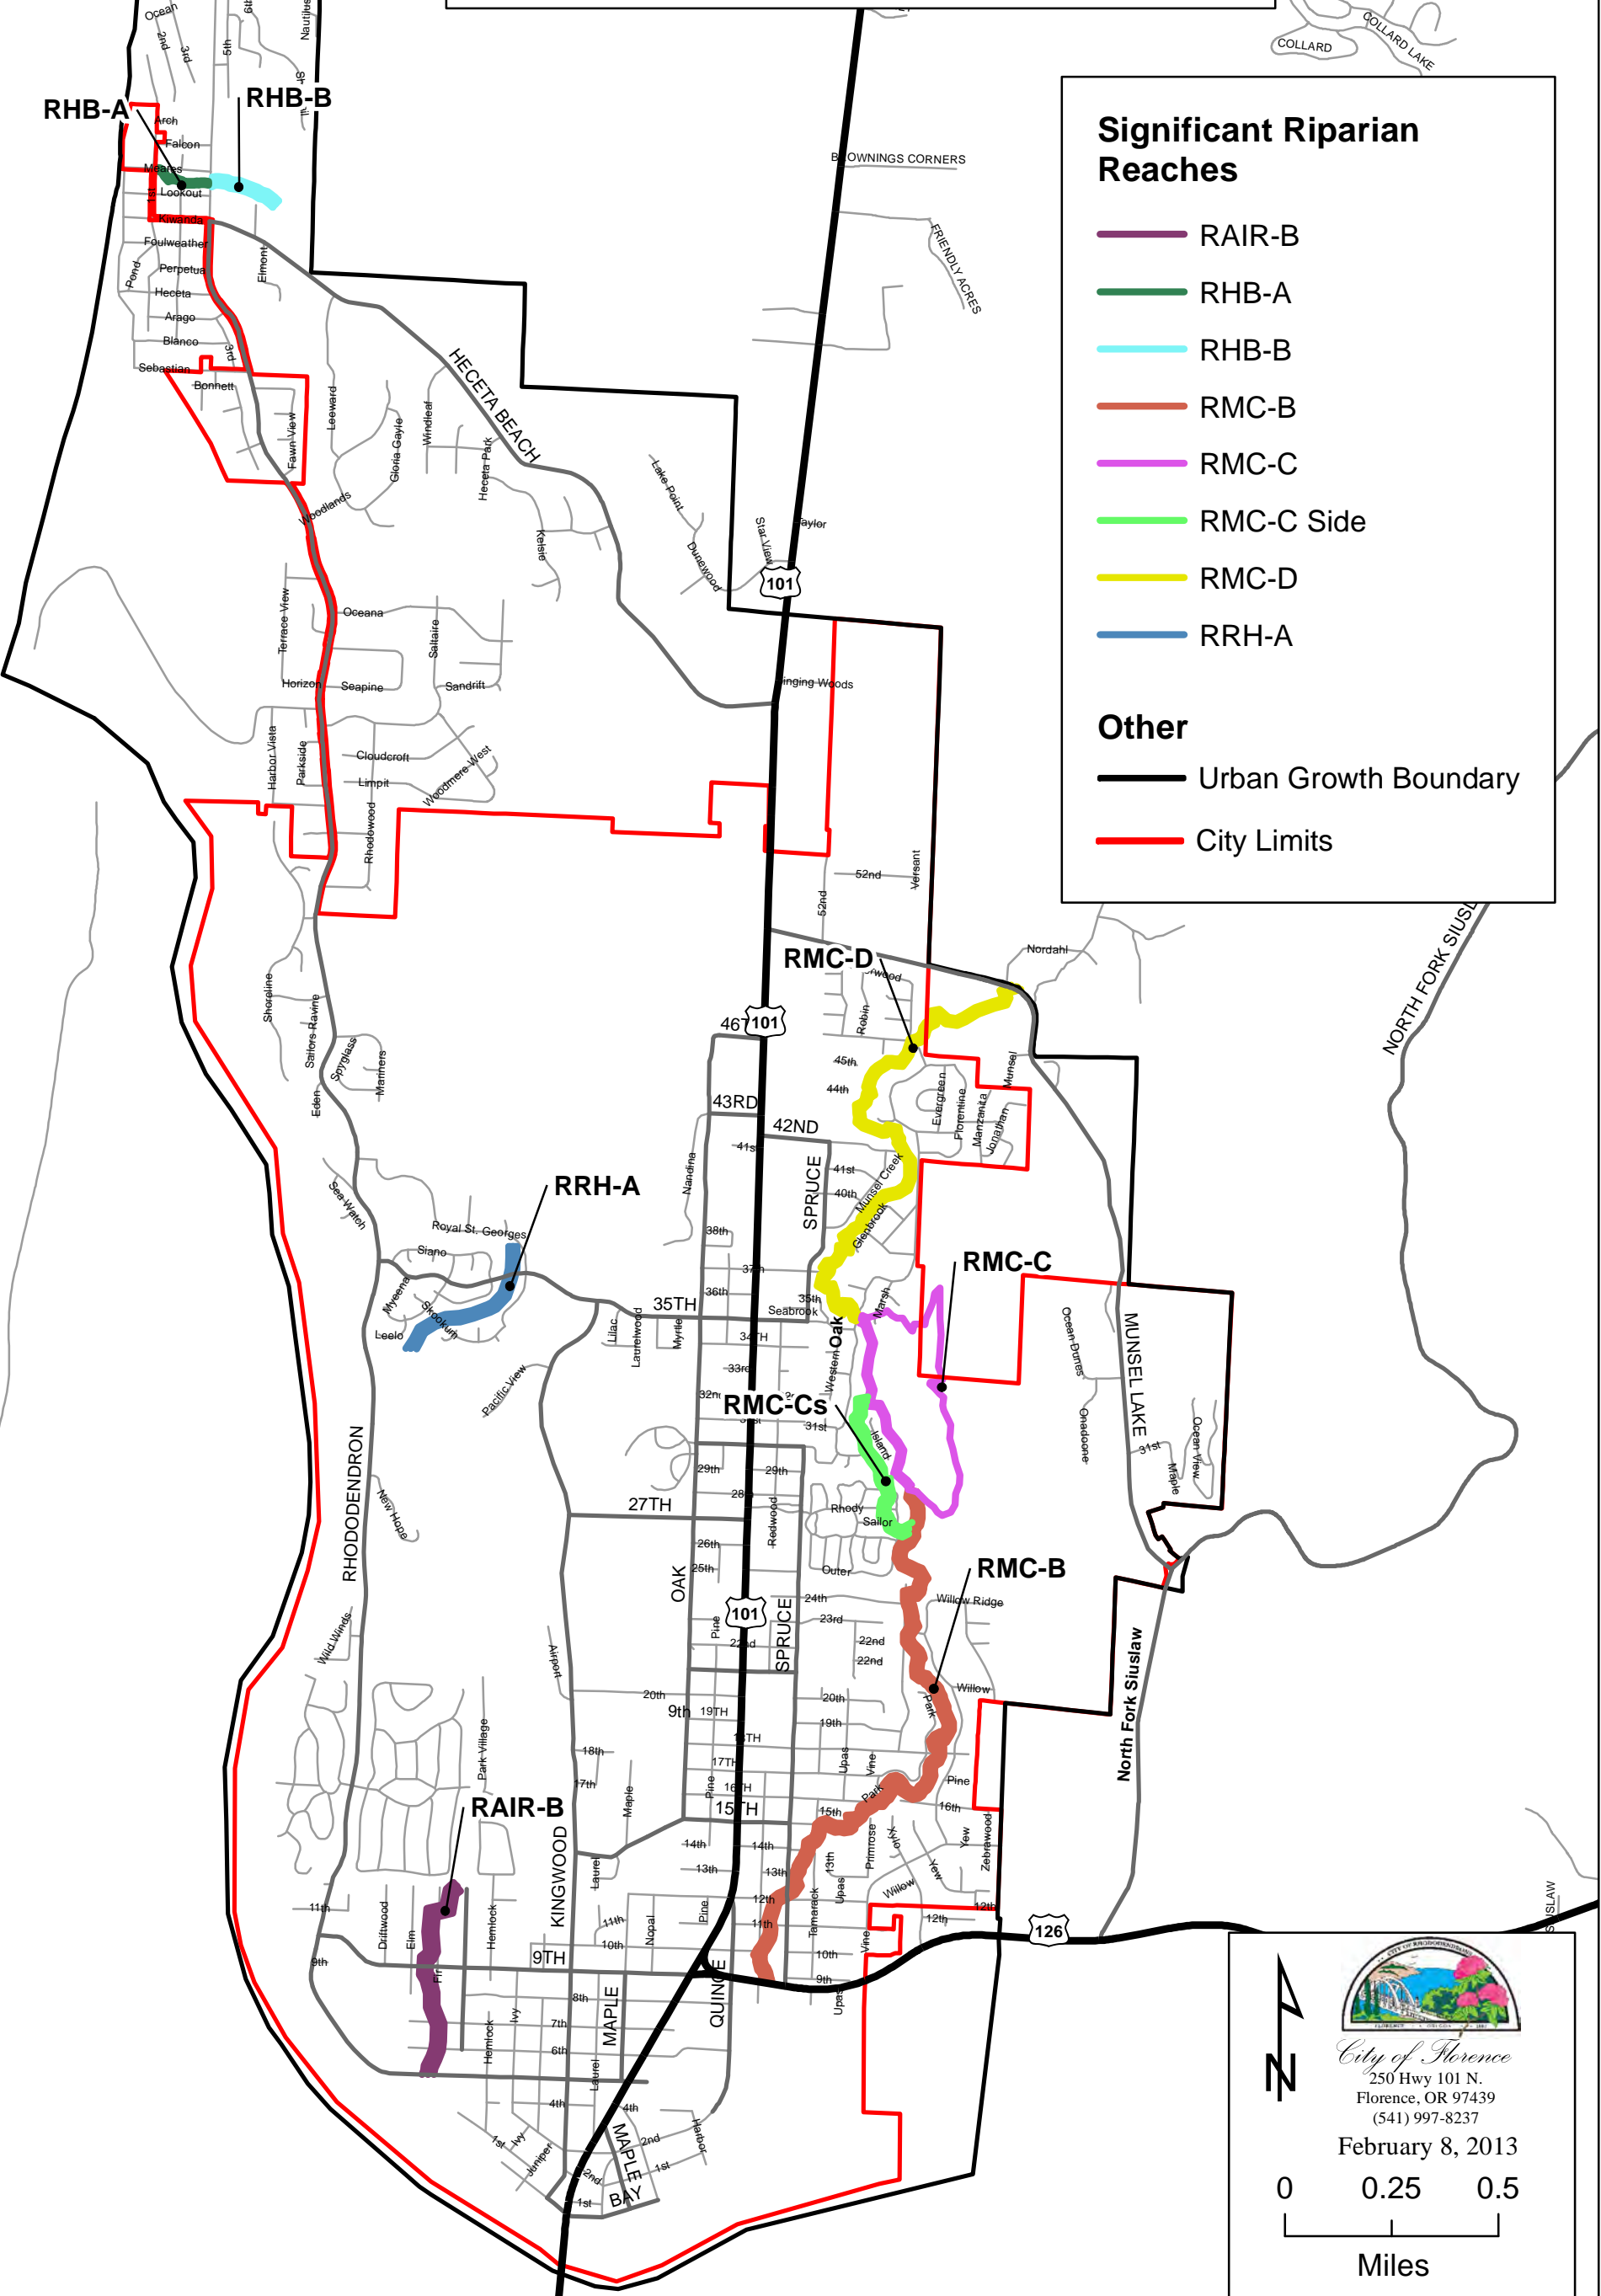

City of Florence Significant Riparian Reaches

Significant Riparian Reaches

- RAIR-B
- RHB-A
- RHB-B
- RMC-B
- RMC-C
- RMC-C Side
- RMC-D
- RRH-A

Other

- Urban Growth Boundary
- City Limits

City of Florence
250 Hwy 101 N.
Florence, OR 97439
(541) 997-8237

February 8, 2013

0 0.25 0.5
Miles