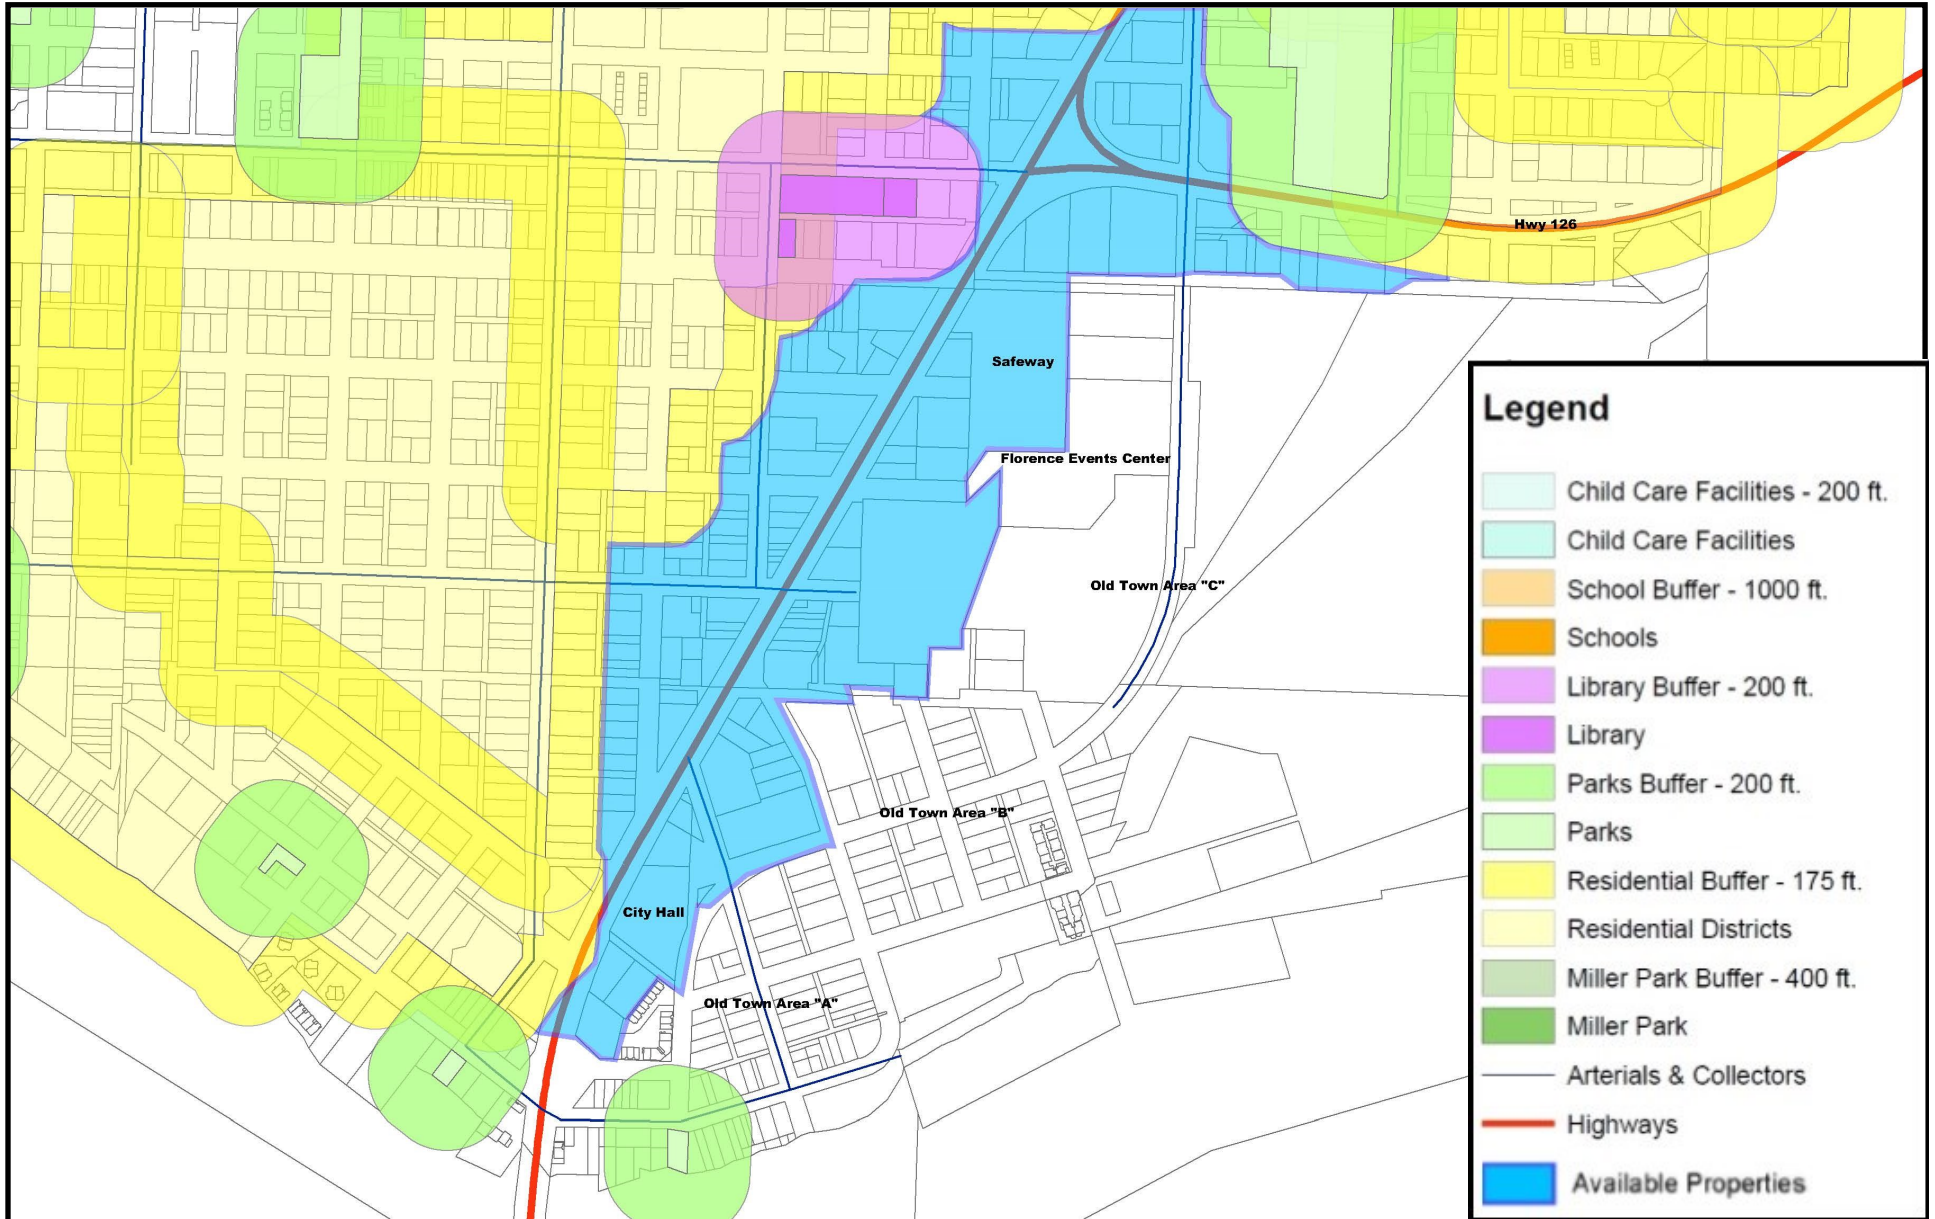

Commercial District Available Properties

Proposed Marijuana Code Amendment Buffers

Applies to Retail Marijuana and Medical Marijuana Stores

City of Florence

Highway District Available Properties (incl. Sandpines Comm. Zone)

Proposed Marijuana Code Amendment Buffers

Applies to Retail Marijuana and Medical Marijuana Stores

City of Florence

Mainstreet District Available Properties

Proposed Marijuana Code Amendment Buffers

Applies to Retail Marijuana and Medical Marijuana Stores

City of Florence

North Commercial District Available Properties

Proposed Marijuana Code Amendment Buffers

Applies to Retail Marijuana and Medical Marijuana Stores

Professional Office Institutional District Available Properties