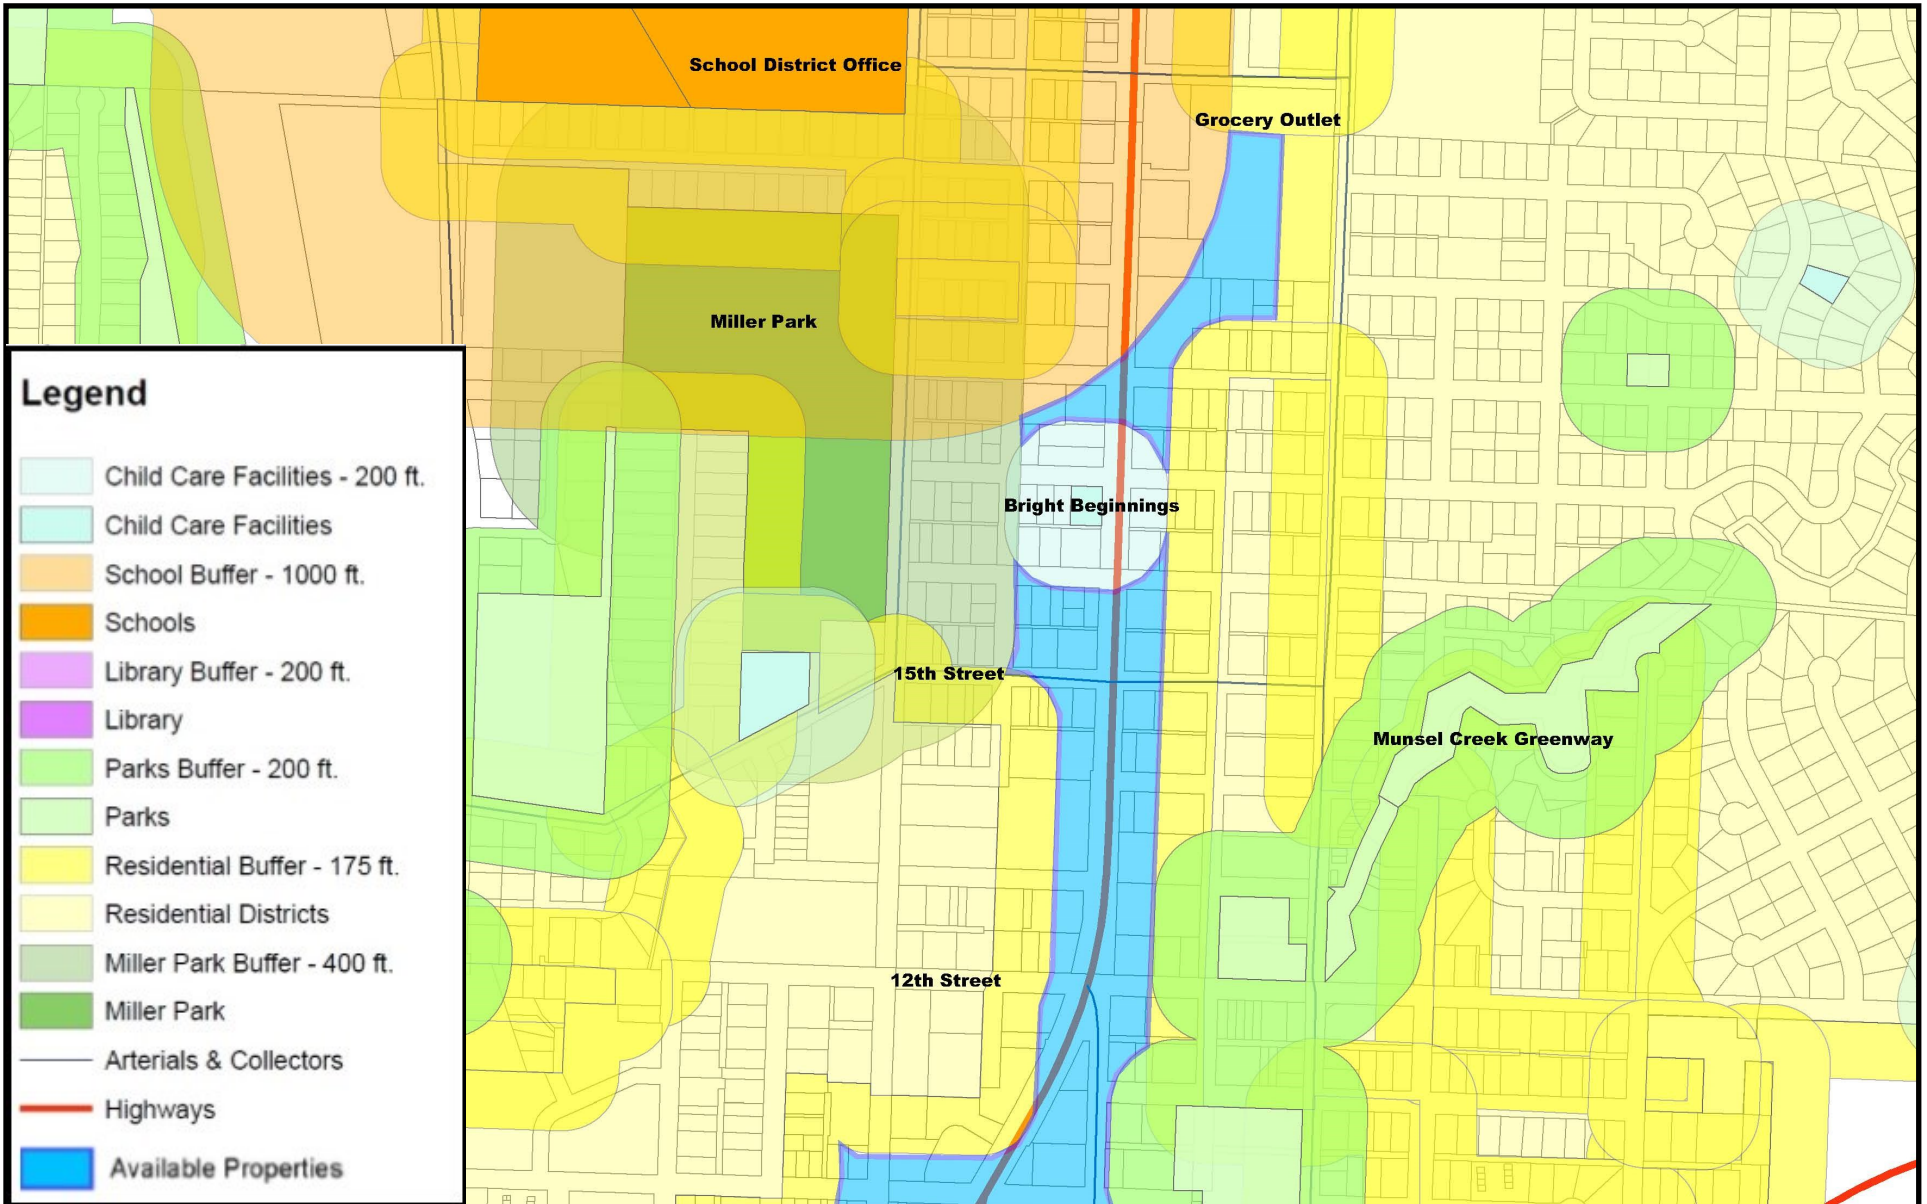

Commercial District Available Properties

Proposed Marijuana Code Amendment Buffers

Applies to Retail Marijuana and Medical Marijuana Stores

City of Florence

Highway District Available Properties (incl. Sandpines Comm. Zone)

Proposed Marijuana Code Amendment Buffers

Applies to Retail Marijuana and Medical Marijuana Stores

City of Florence

Mainstreet District Available Properties

Proposed Marijuana Code Amendment Buffers

Applies to Retail Marijuana and Medical Marijuana Stores