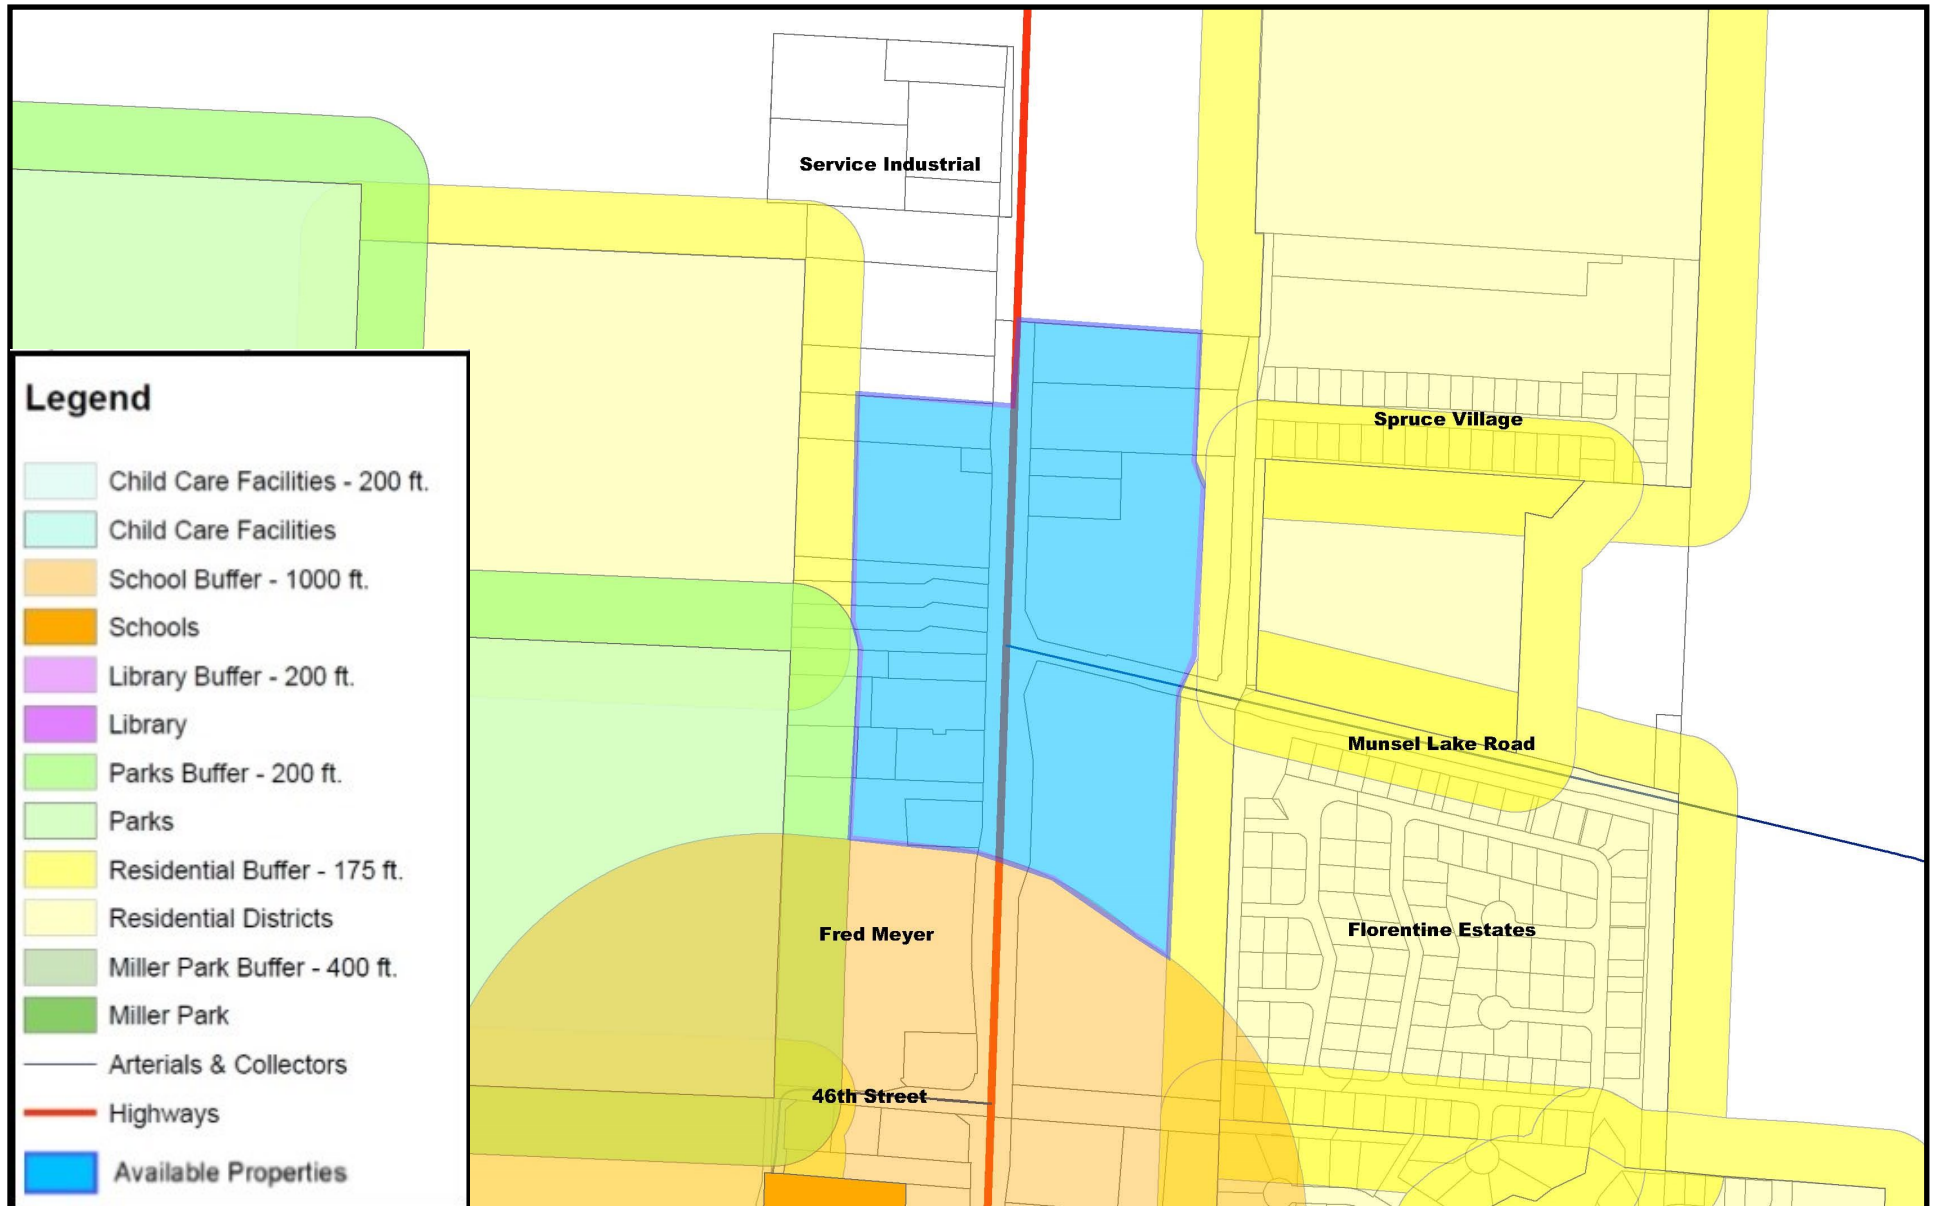

Commercial District Available Properties

Proposed Marijuana Code Amendment Buffers

Applies to Retail Marijuana and Medical Marijuana Stores

City of Florence

Highway District Available Properties (incl. Sandpines Comm. Zone)

Proposed Marijuana Code Amendment Buffers

Applies to Retail Marijuana and Medical Marijuana Stores

City of Florence

Mainstreet District Available Properties

Proposed Marijuana Code Amendment Buffers

Applies to Retail Marijuana and Medical Marijuana Stores

City of Florence

North Commercial District Available Properties

Proposed Marijuana Code Amendment Buffers

Applies to Retail Marijuana and Medical Marijuana Stores

Professional Office Institutional District Available Properties