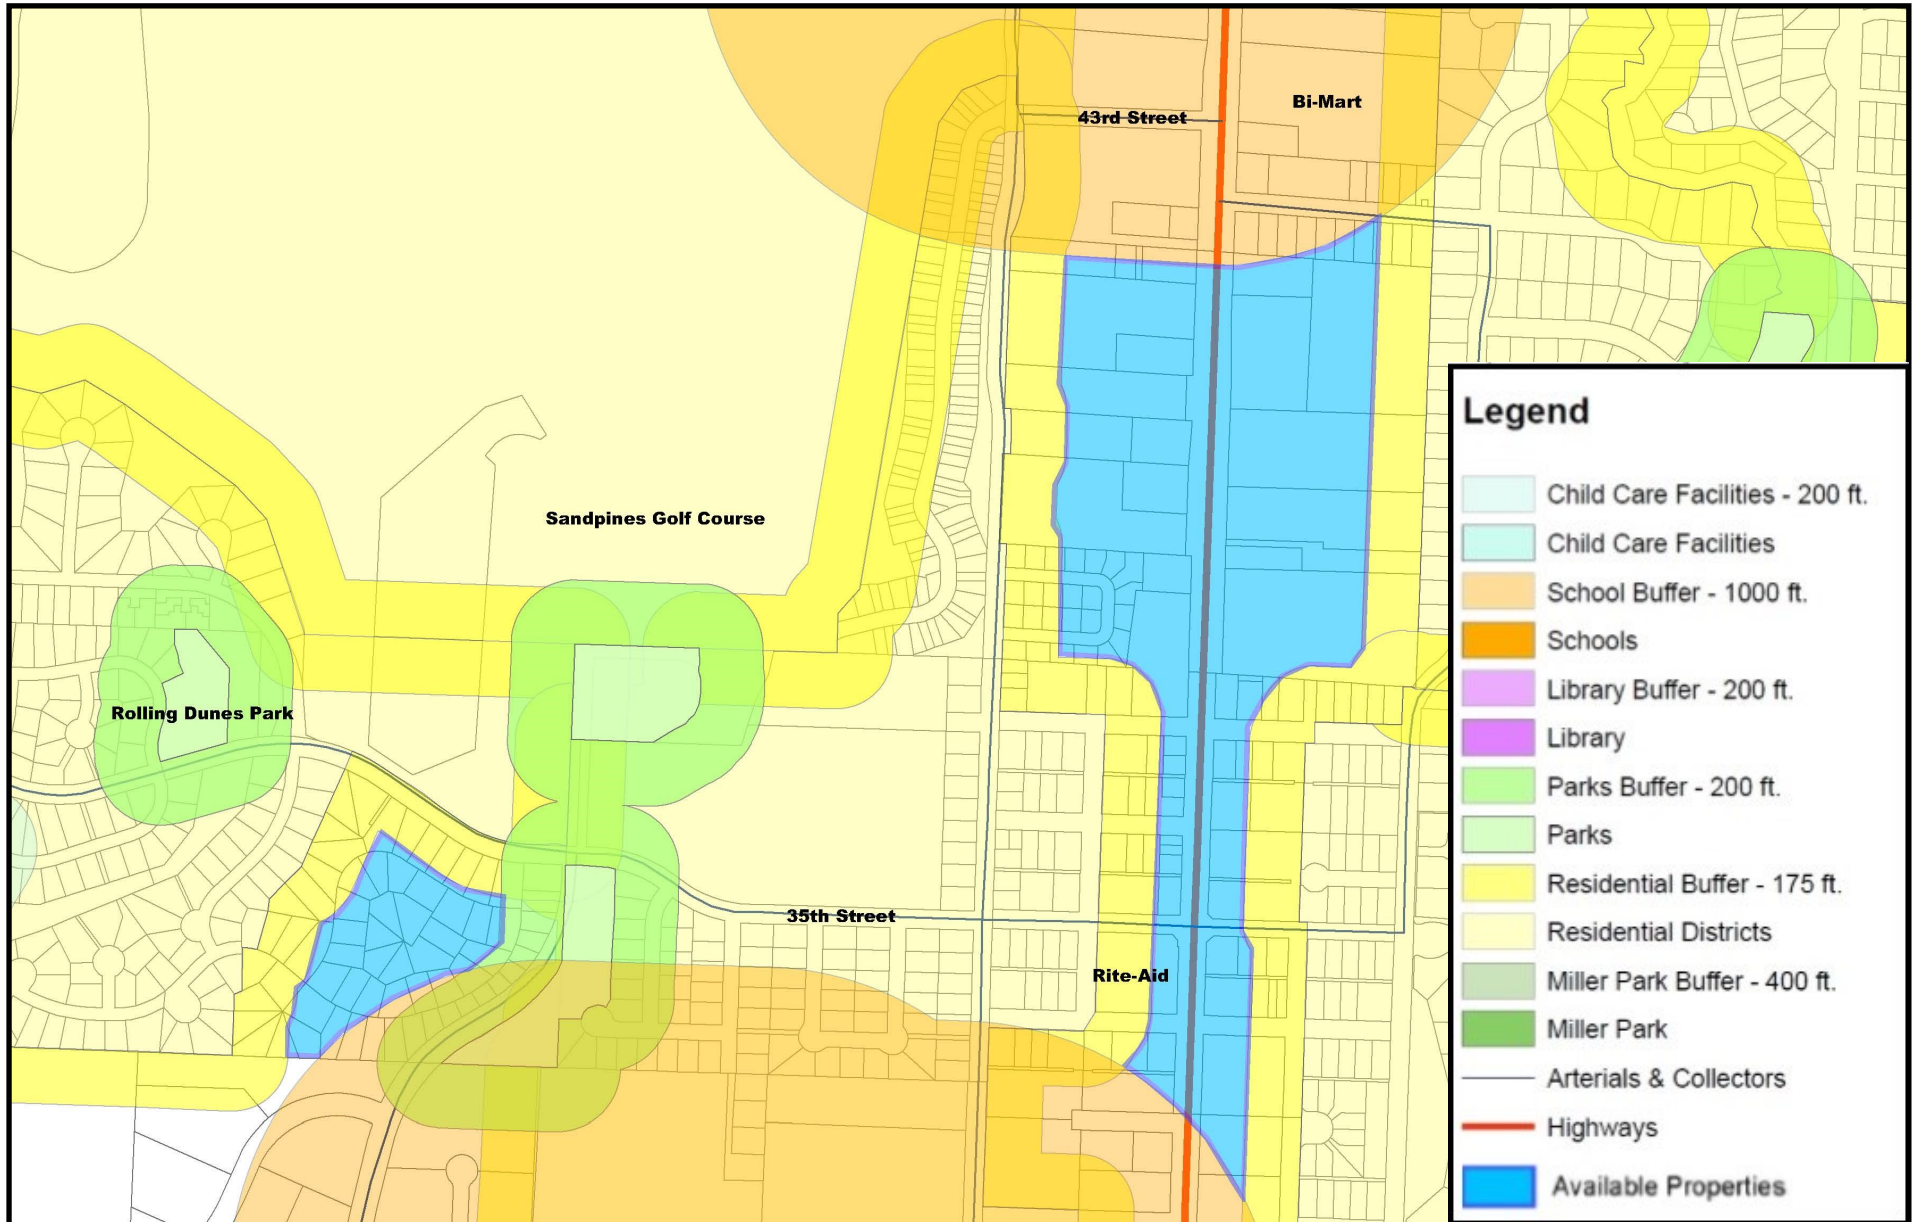

Commercial District Available Properties

Proposed Marijuana Code Amendment Buffers

Applies to Retail Marijuana and Medical Marijuana Stores

City of Florence

Highway District Available Properties (incl. Sandpines Comm. Zone)

Proposed Marijuana Code Amendment Buffers

Applies to Retail Marijuana and Medical Marijuana Stores

City of Florence

Mainstreet District Available Properties

Proposed Marijuana Code Amendment Buffers

Applies to Retail Marijuana and Medical Marijuana Stores