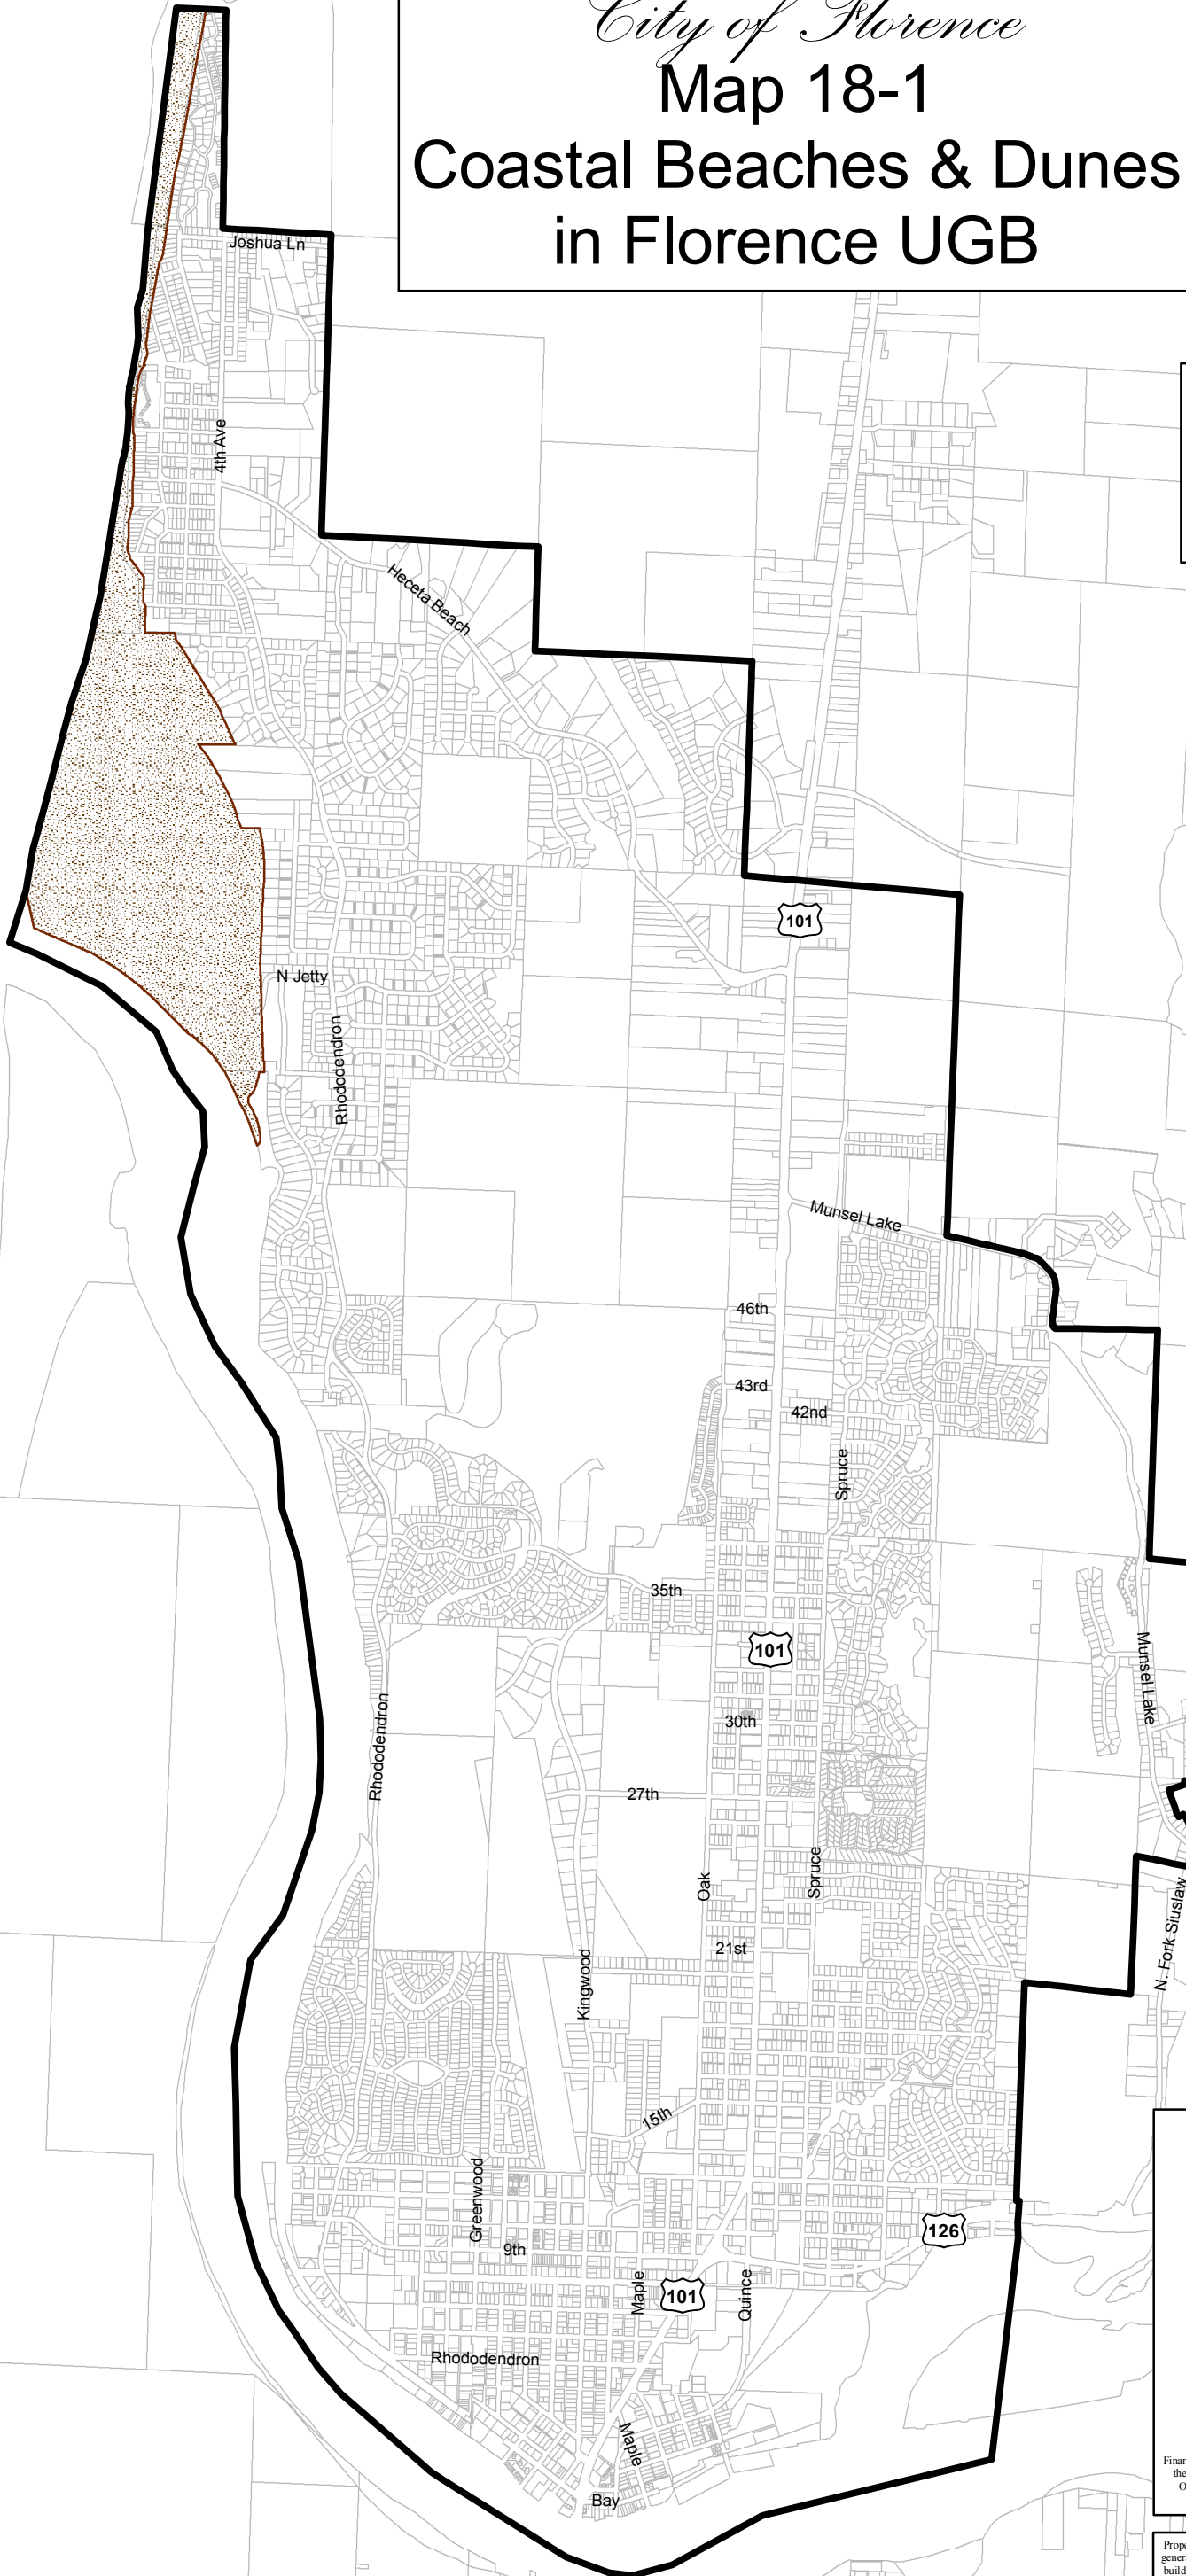

City of Florence
Map 18-1
Coastal Beaches & Dunes
in Florence UGB

Beaches & Dunes
Beaches & Dunes
Other
UGB

City of Florence
Community Development Department
250 Hwy 101 N.
Florence, OR 97439
(541) 997-8237
July 23, 2009
Map #4 Series 2009-6

0 0.25 0.5
Miles

Financial assistance for this map and the data contained was provided in part by the Coastal Zone Management act of 1972, as amended, administered by the Office of Ocean and Coastal Management Program, Department of Land Conservation and Development.