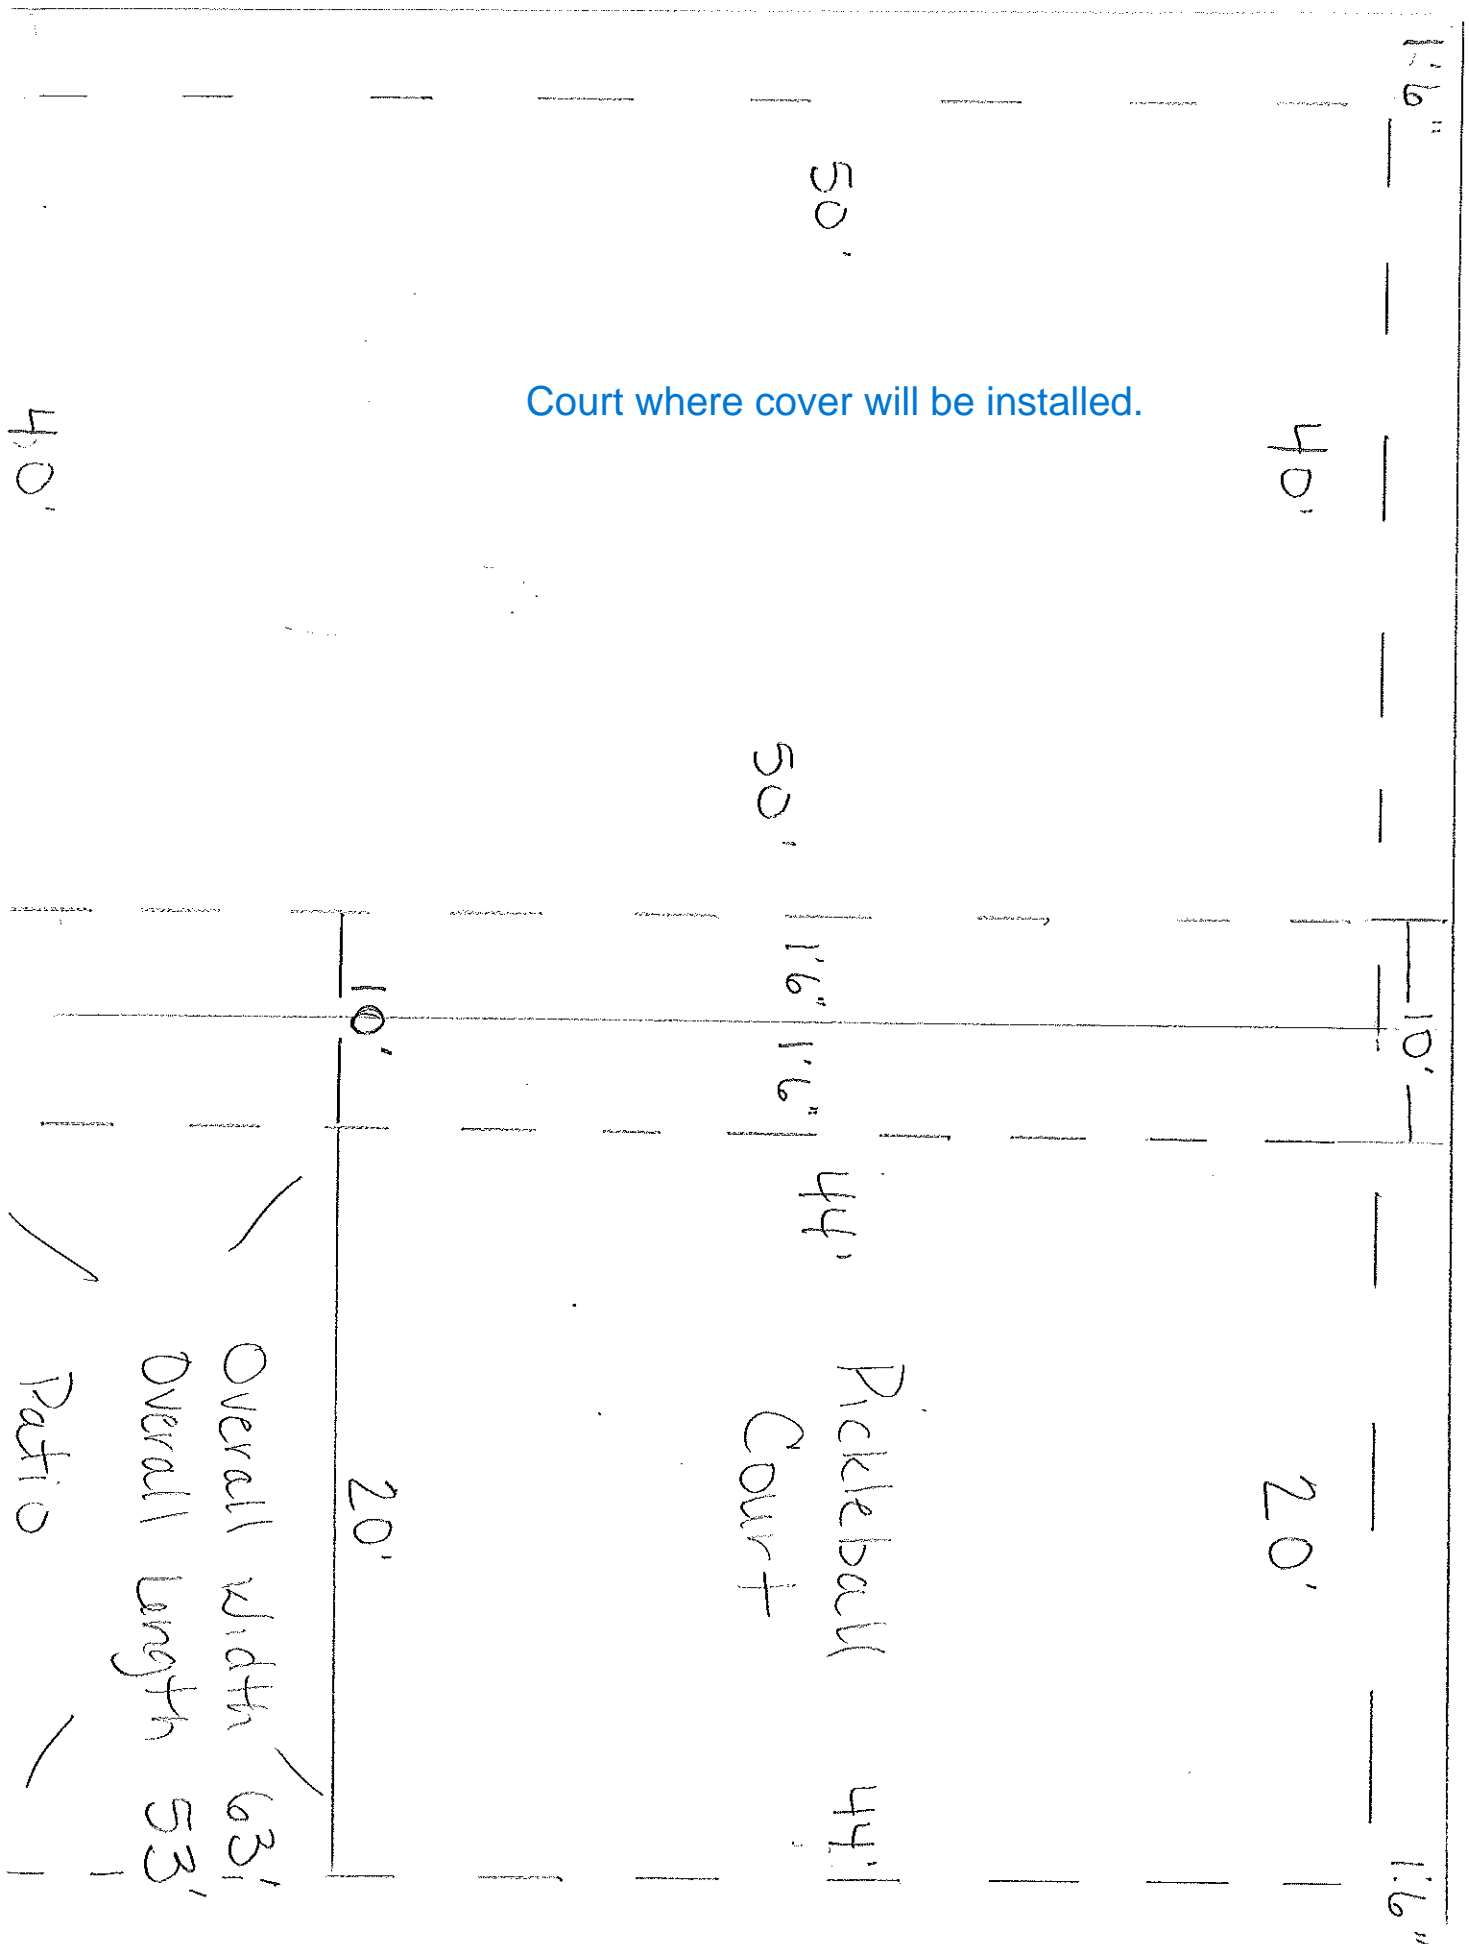

North

N

5' Easement

N

Court where cover will be installed.

5' Easement

Overall width 63'  
 Overall length 53'  
 Patio