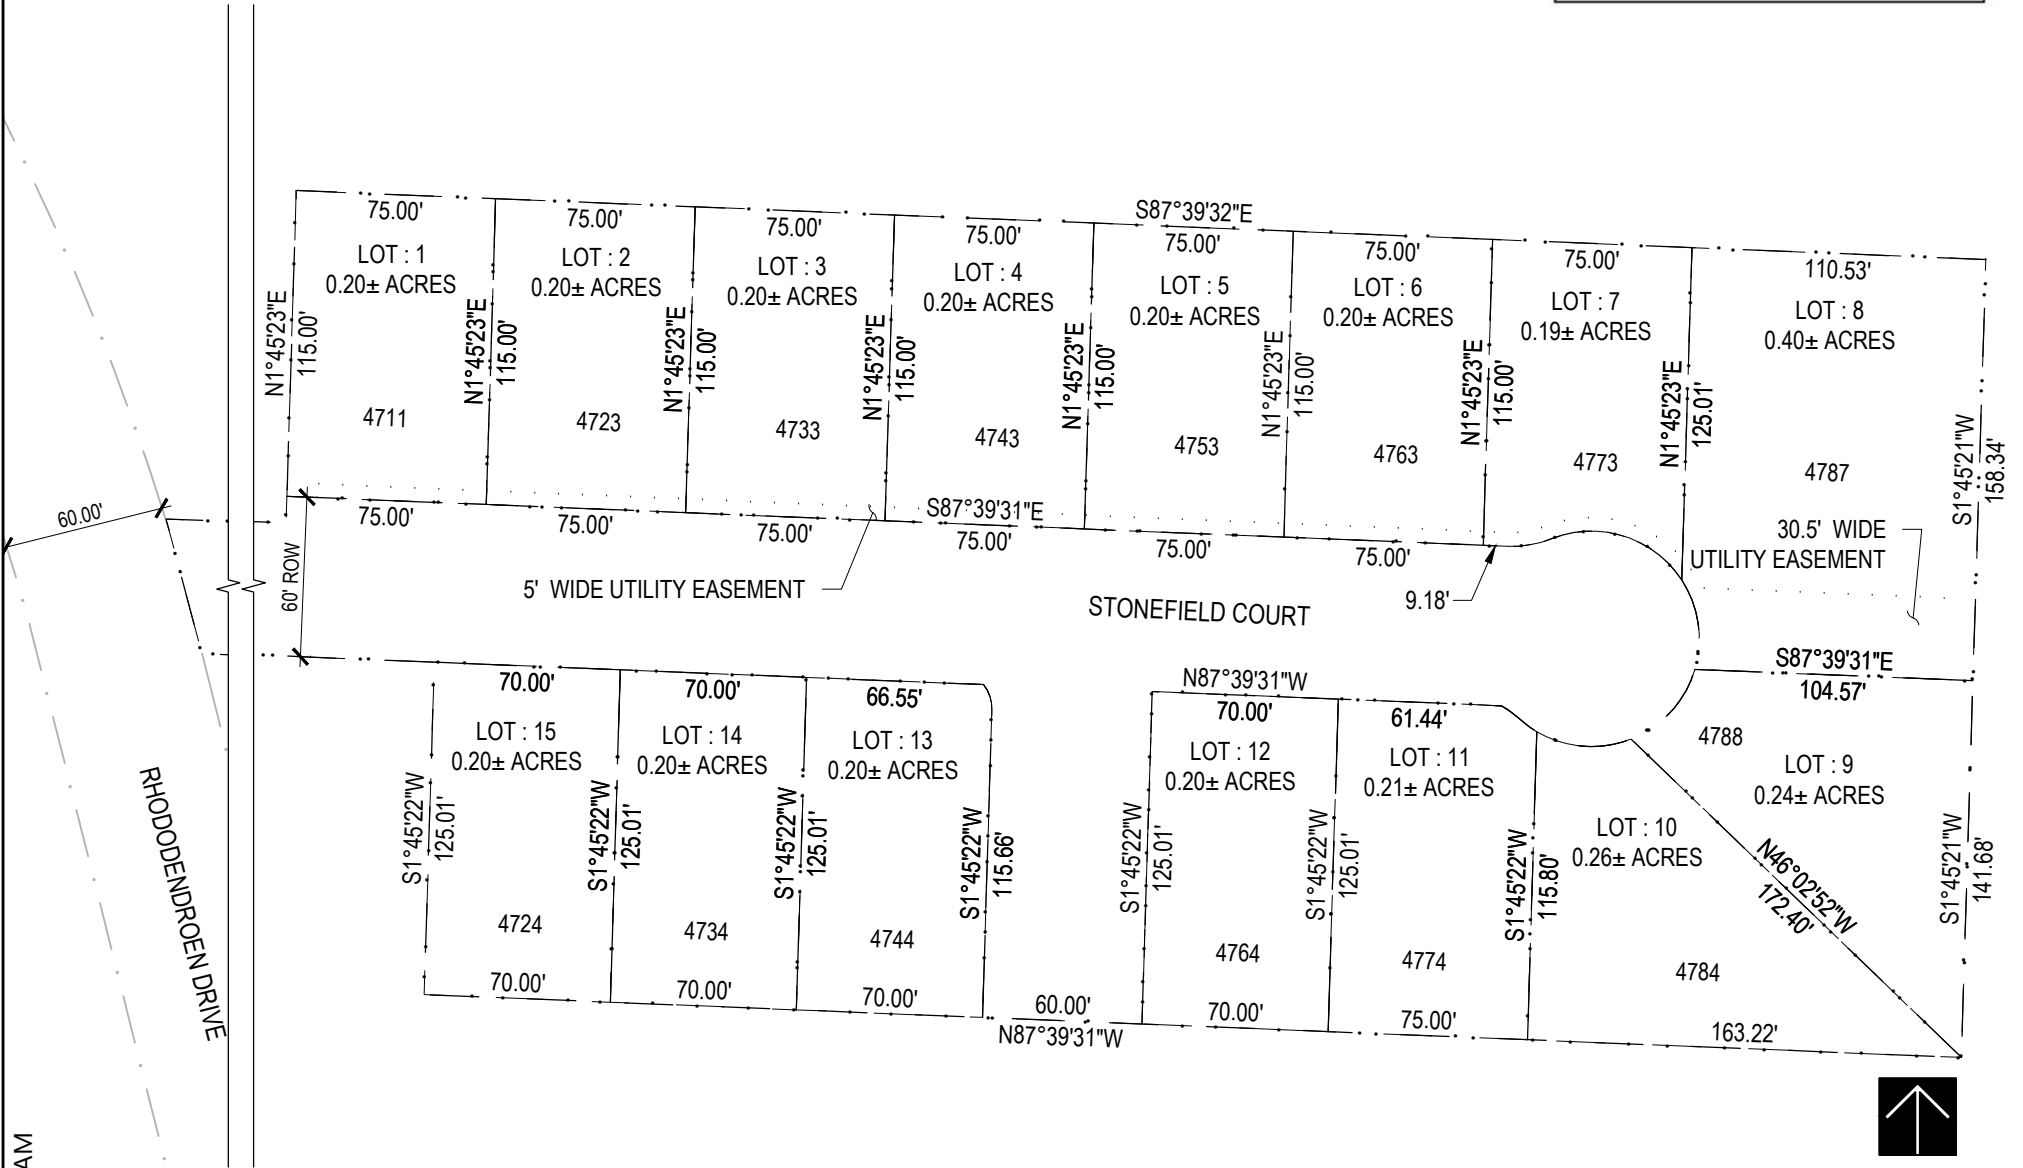

STONEFIELD SUBDIVISION
MAP LOT 1812044403800
FLORENCE, OR 97439

EXHIBIT F

5/26/2023 7:28:35 AM