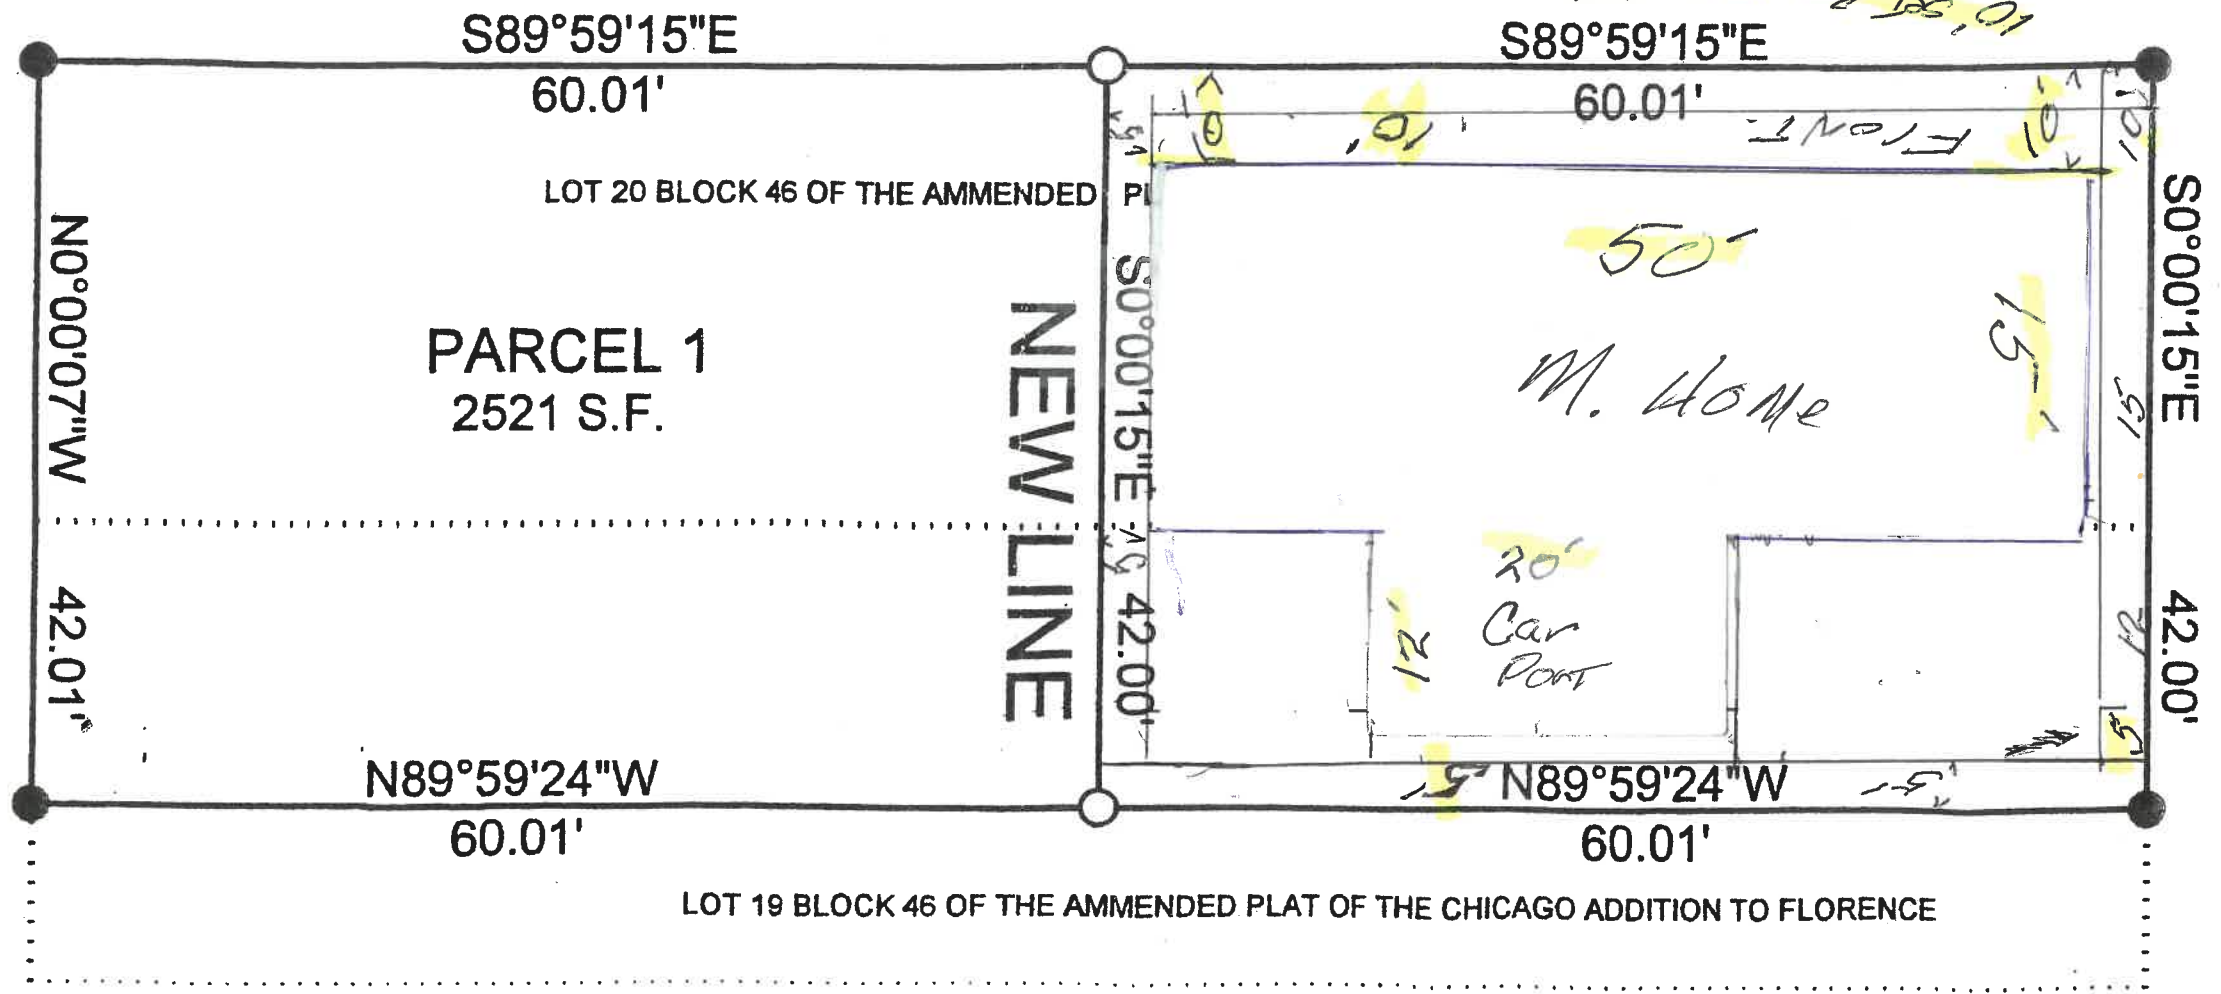

7th STREET
66' PUBLIC RIGHT OF WAY

LAUREL STREET
66' PUBLIC RIGHT OF WAY

20' PUBLIC ALLEY

PARCEL 1
2521 S.F.

NEW LINE

M. HOME

20'
Car Port

NOTE:
THIS IS A PRELIMINARY MAP
DIMENSIONS OF LOTS MAY
VARY FROM FINAL MAP.