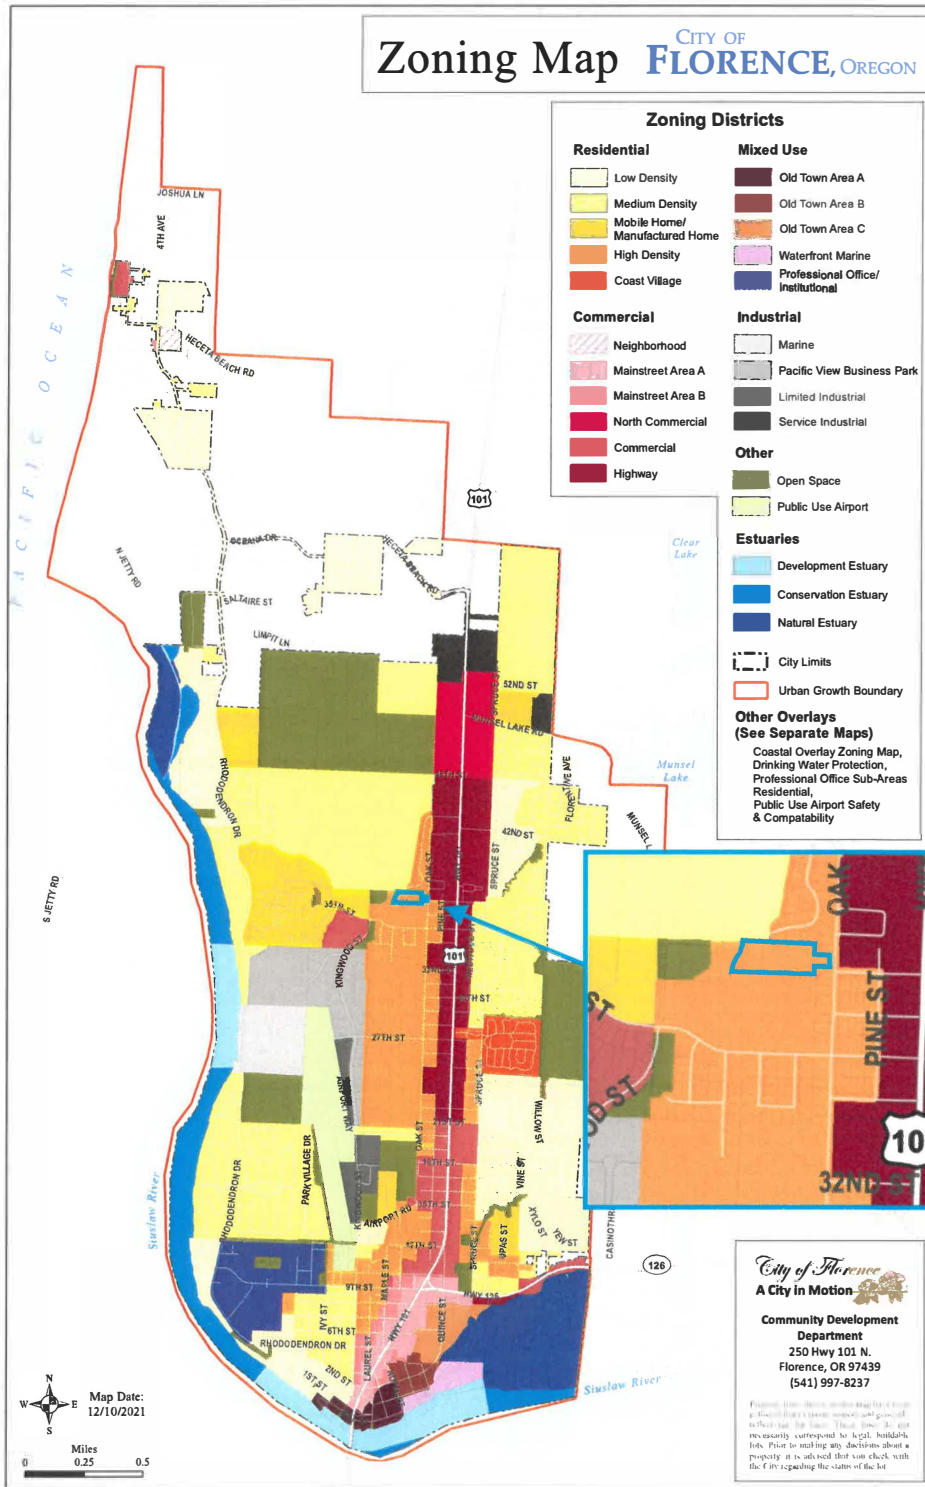

ATTACHMENT 2

Vicinity Maps

Myrtle Glenn Subdivision
Preliminary PUD Application to City of Florence
December 2, 2022

Myrtle Glenn Tentative Subdivision
 Vicinity Maps

3 / 5
 November 2022