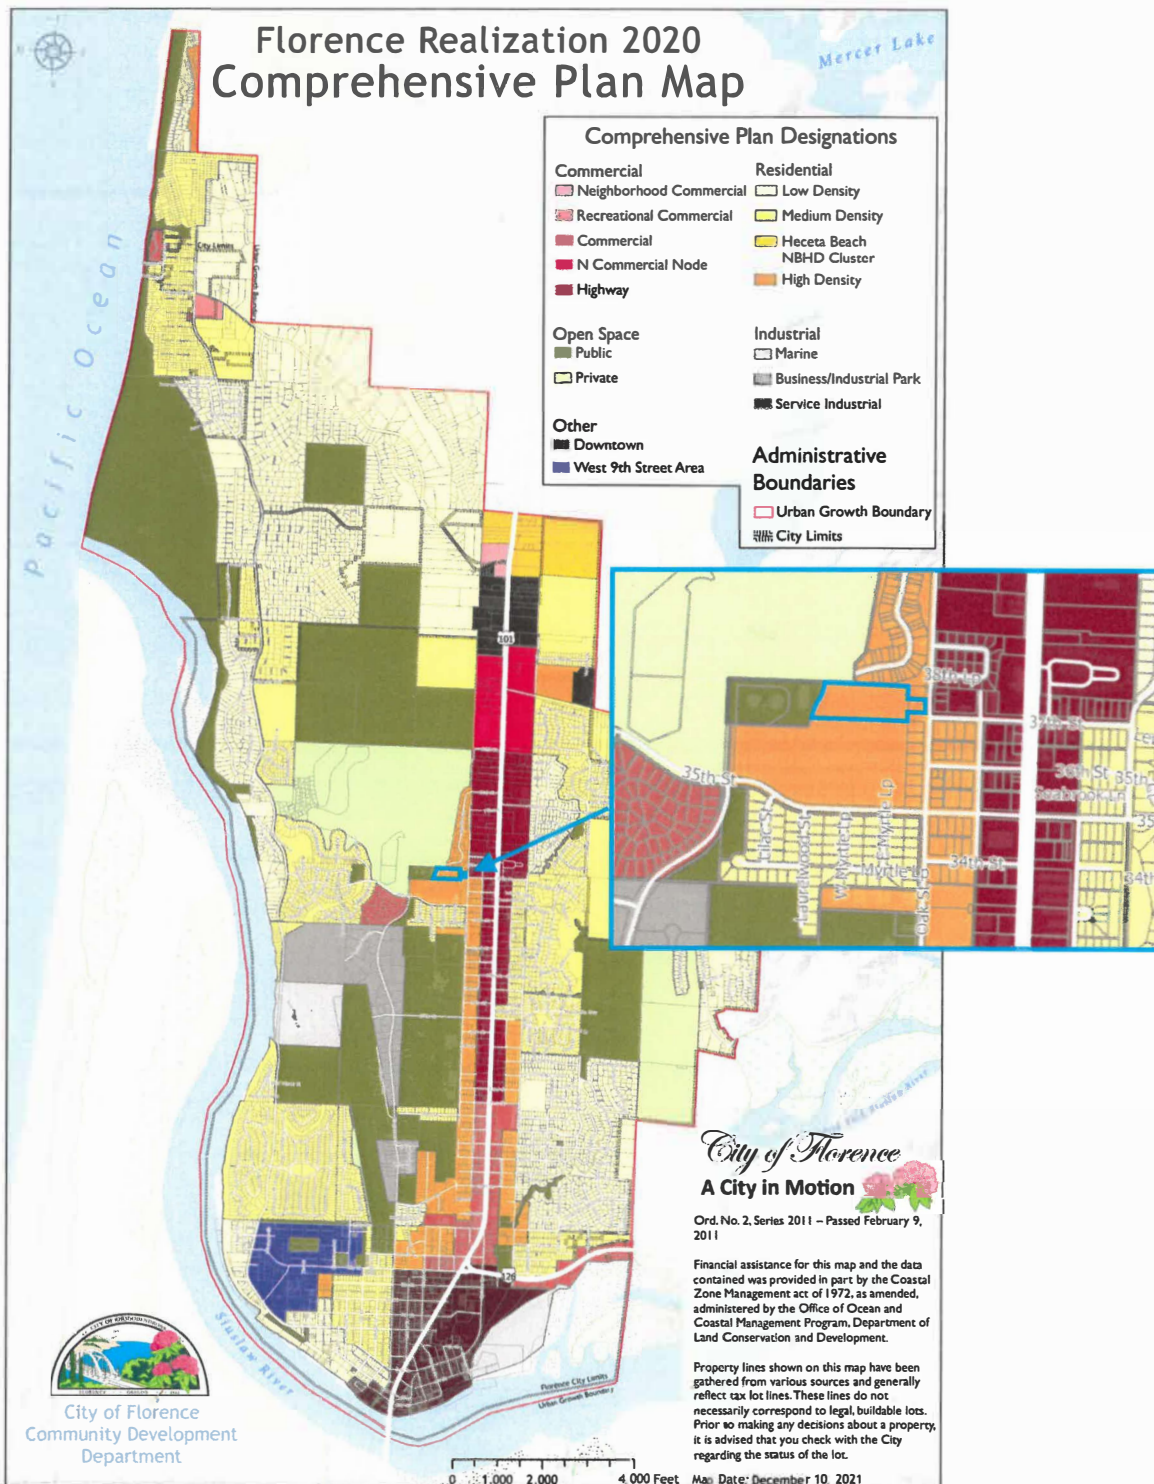

ATTACHMENT 2

Vicinity Maps

Myrtle Glenn Subdivision
Preliminary PUD Application to City of Florence
December 2, 2022

Myrtle Glenn Tentative Subdivision
 Vicinity Maps

3 / 5
 November 2022