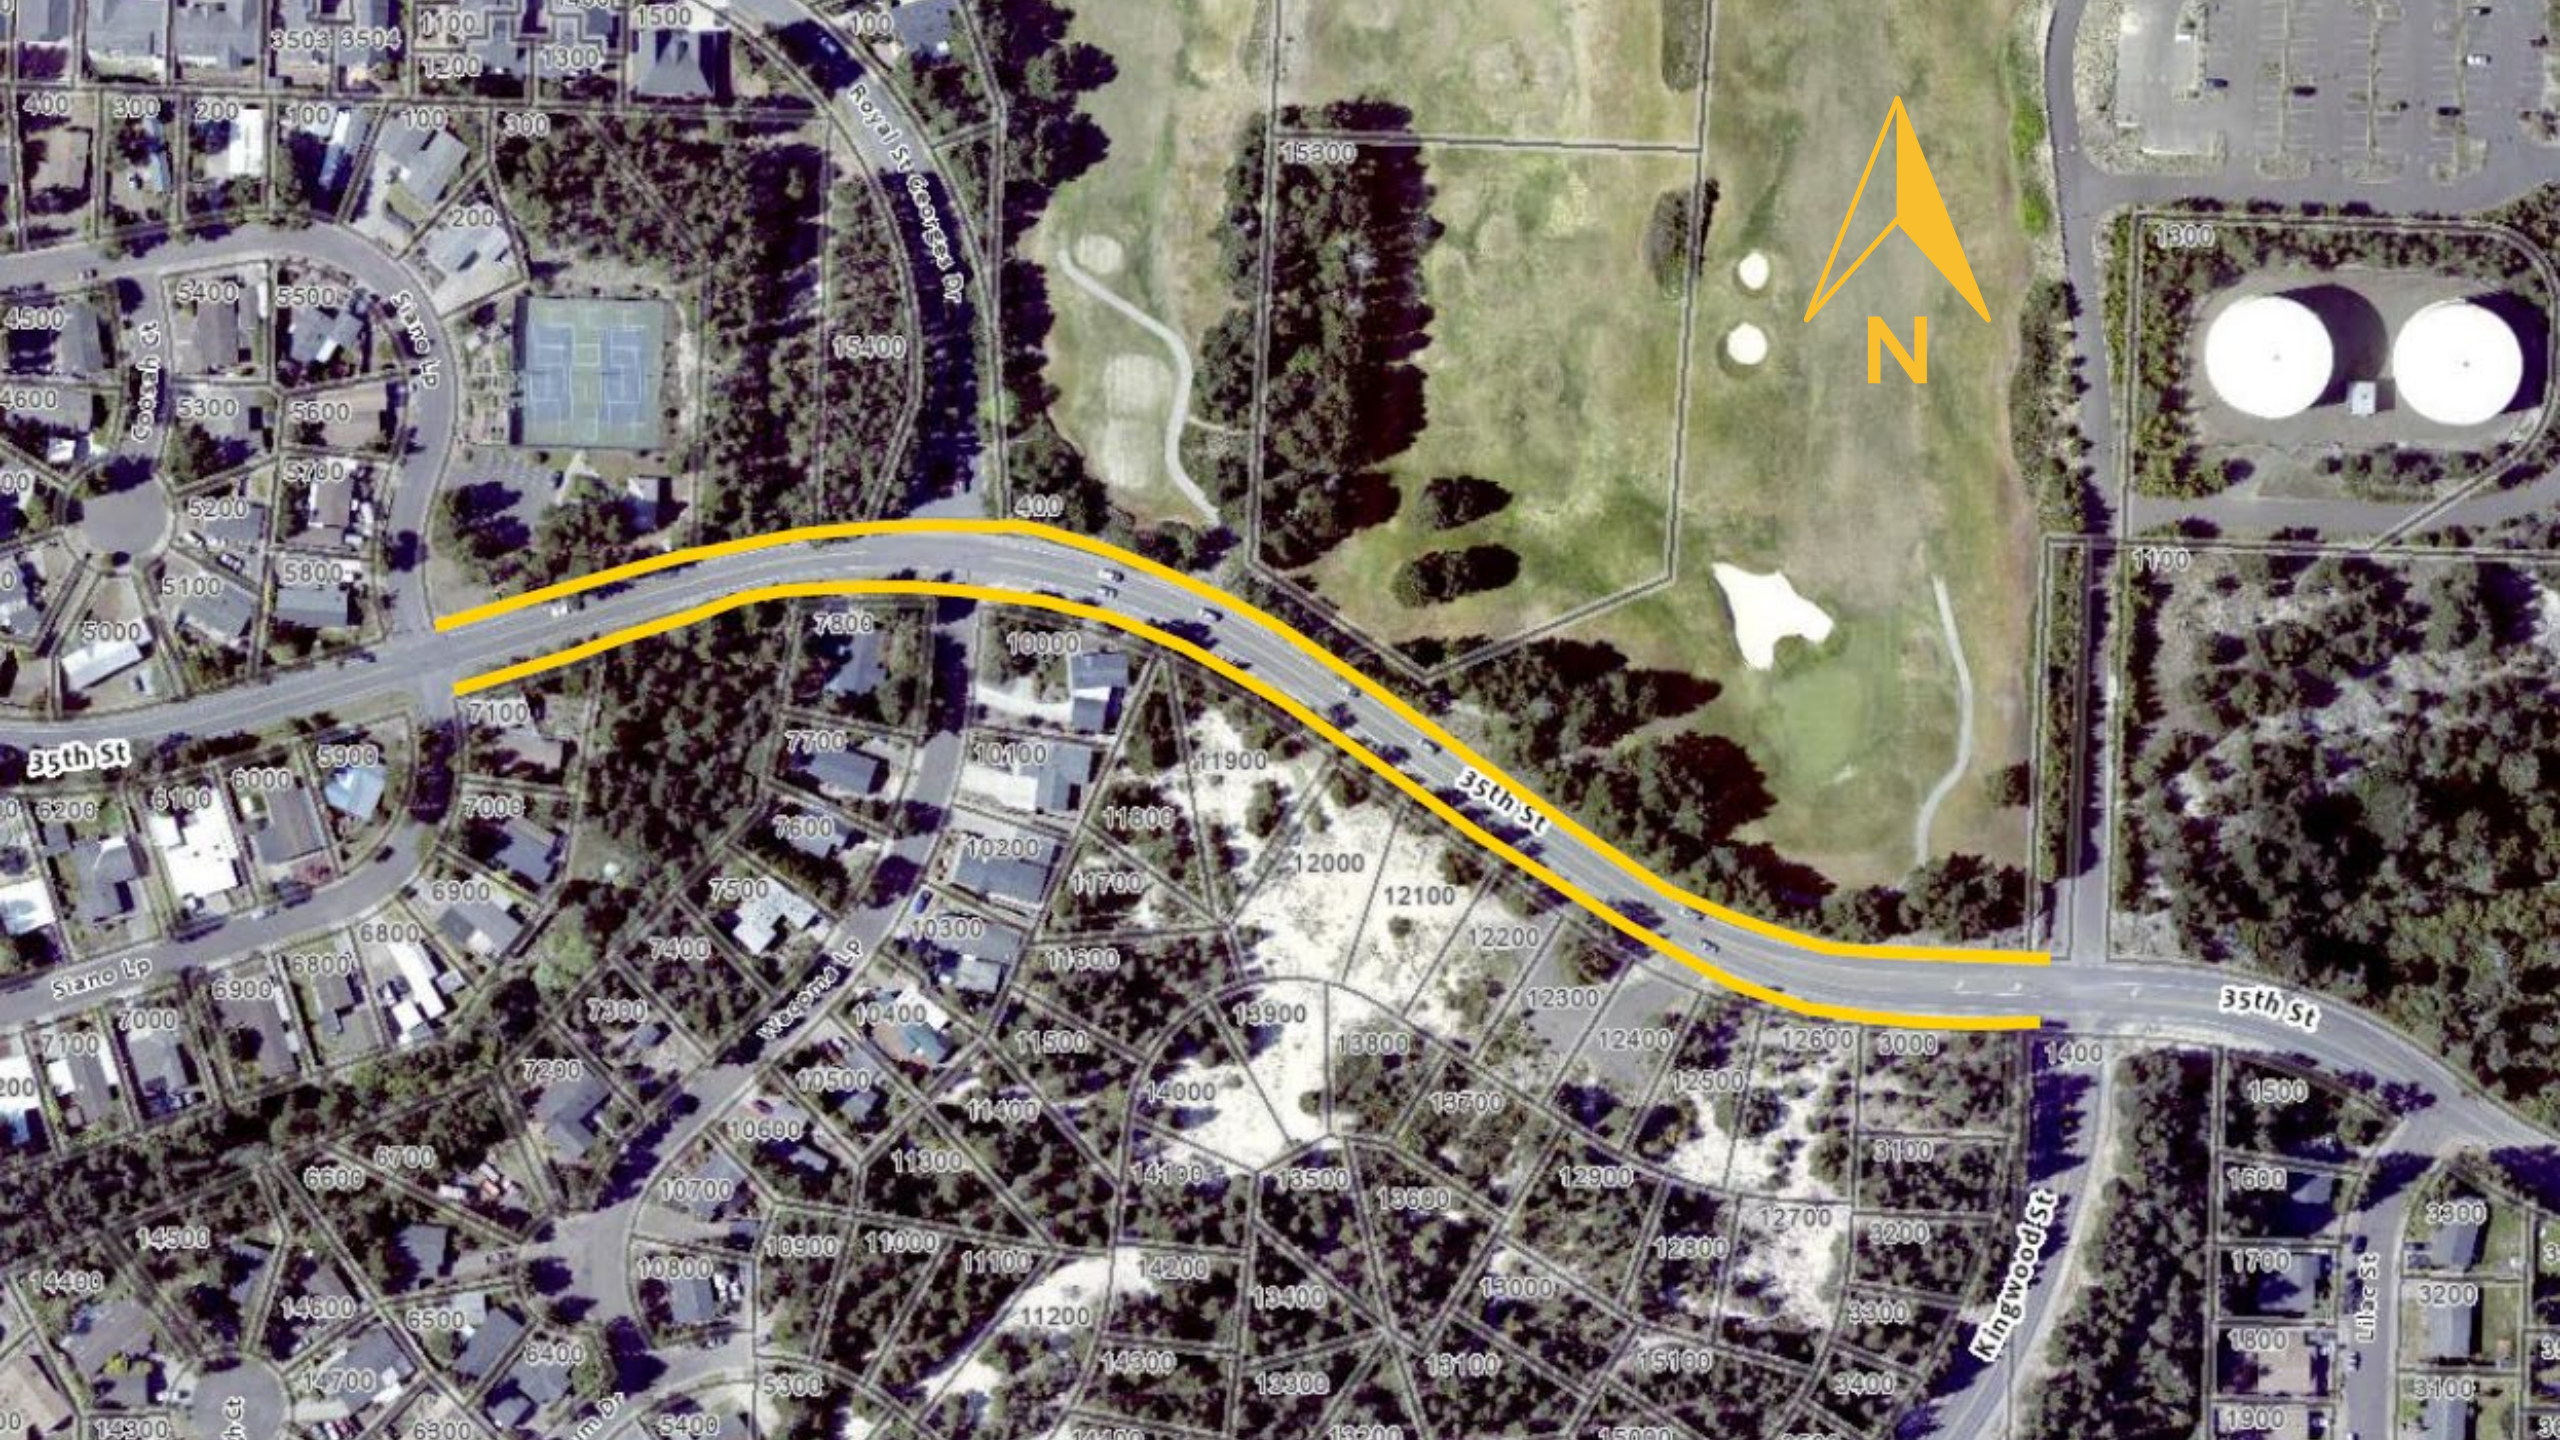

35th St

35th St

35th St

Kingwood St

Libbe St

3503 3504

400 300 200 100 300

4500 5400 5500
4600 5300 5600
5200 5700
5100 5800
5000

6200 6100 6000 5900
7100 7000 6900 6800
7700 7600 7500 7400
7300 7200

6900 6800
7100 7000 6900 6800
7700 7600 7500 7400
7300 7200

14500 14400
14600 14500 14400
14700 14600 14500 14400
14300 14200 14100 14000

14300 14200 14100 14000
14700 14600 14500 14400
14300 14200 14100 14000

15400

15300

400

7800

10000

7700

10100

11900

7600

10200

11800

12000

7500

10300

11700

12100

7400

10400

11500

12200

7300

10500

11400

12300

7200

10600

11300

12400

10700

10800

11200

12500

10900

11000

11100

12600

10800

10900

11200

12700

10700

10800

11300

12800

10600

10700

11400

12900

10500

10600

11500

13000

12600

3000

12400

3100

12500

3200

12300

3300

12200

3400

12100

3500

12000

3600

1300

1100

1400

1500

1600

1700

1800

1900

3300

3200

3100

3000