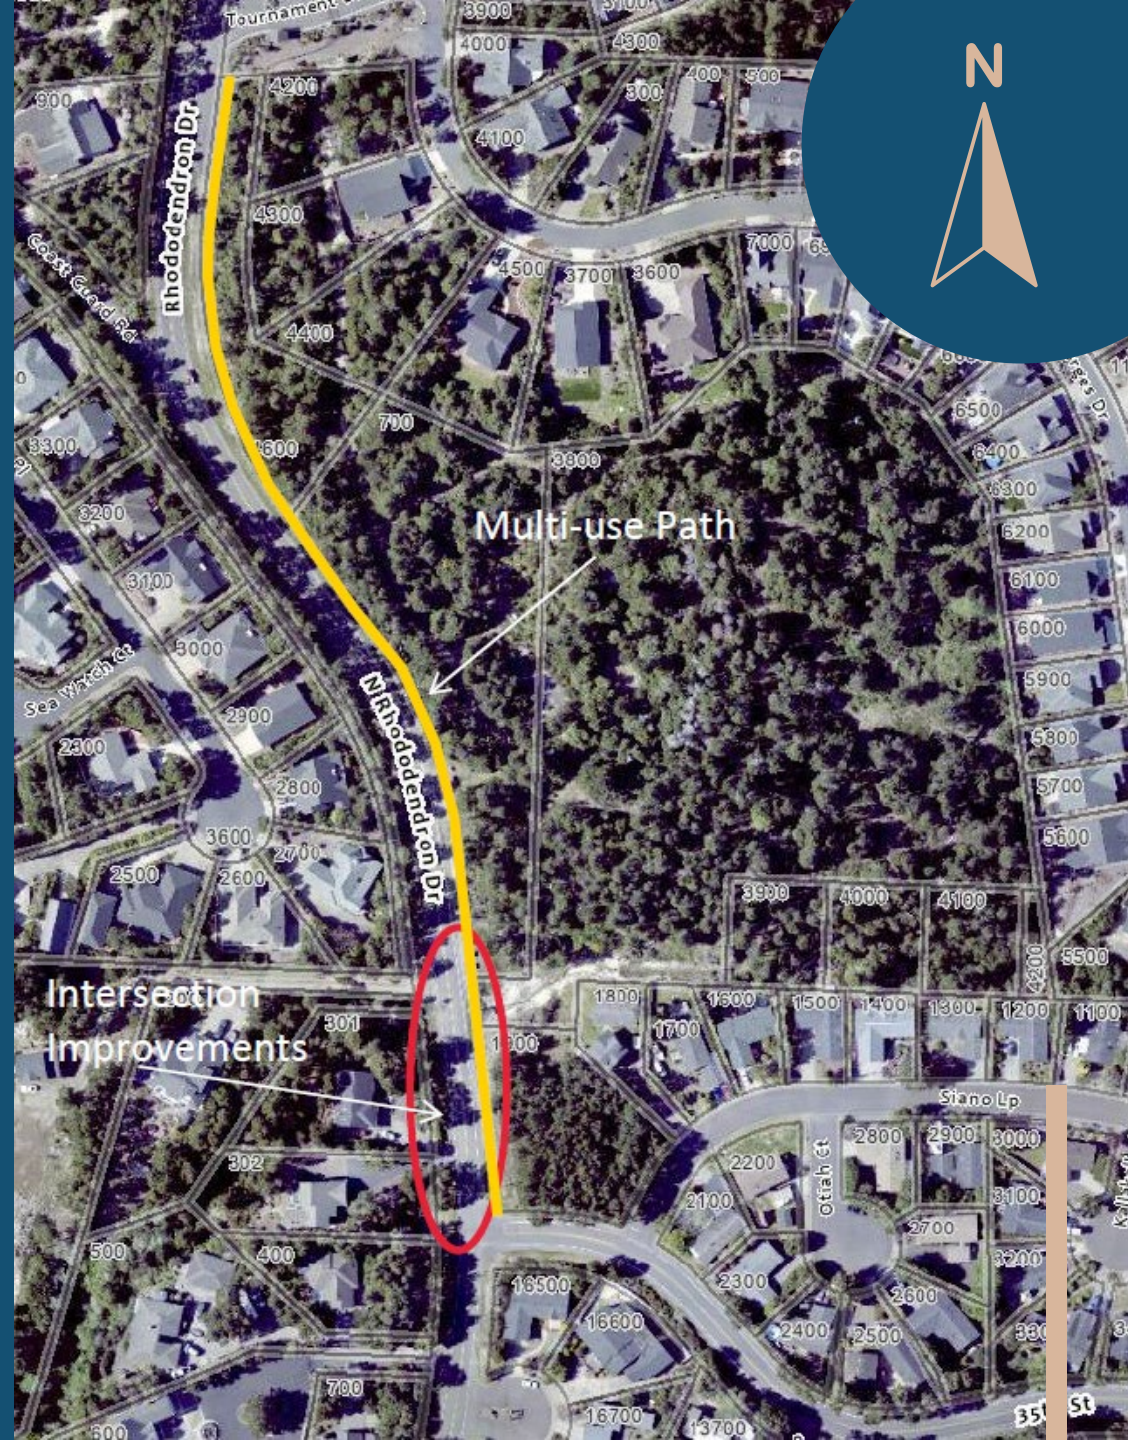

Rhododendron & 35th RID

- Addition of dedicated left turn lane south bound Rhododendron to 35th
- Extension of the Multi-use Path 1,225 feet north of 35th

	Owner	Potential EDU's	Cost share for intersection improvements	Cost share for Multi-use Path	Total cost share
1	Sandpines West Lot Owners Assoc. Inc	11	N/A	\$6,563.00	\$6,563.00
2	Apic Florence Holdings, LLC	32	\$14,267.52	\$19,093.44	\$33,360.96
3	Apic Florence Holdings, LLC	101	\$45,031.86	\$60,263.67	\$105,295.53
4	Apic Florence Holdings, LLC	4	\$1,783.44	\$2,386.68	\$4,170.12
5	Apic Florence Holdings, LLC	4	\$1,783.44	\$2,386.68	\$4,170.12
6	Apic Florence Holdings, LLC	4	\$1,783.44	\$2,386.68	\$4,170.12
7	Apic Florence Holdings, LLC	1	\$445.84	\$596.48	\$1,042.32
8	Apic Florence Holdings, LLC	11	\$4,904.46	\$6,563.37	\$11,467.83