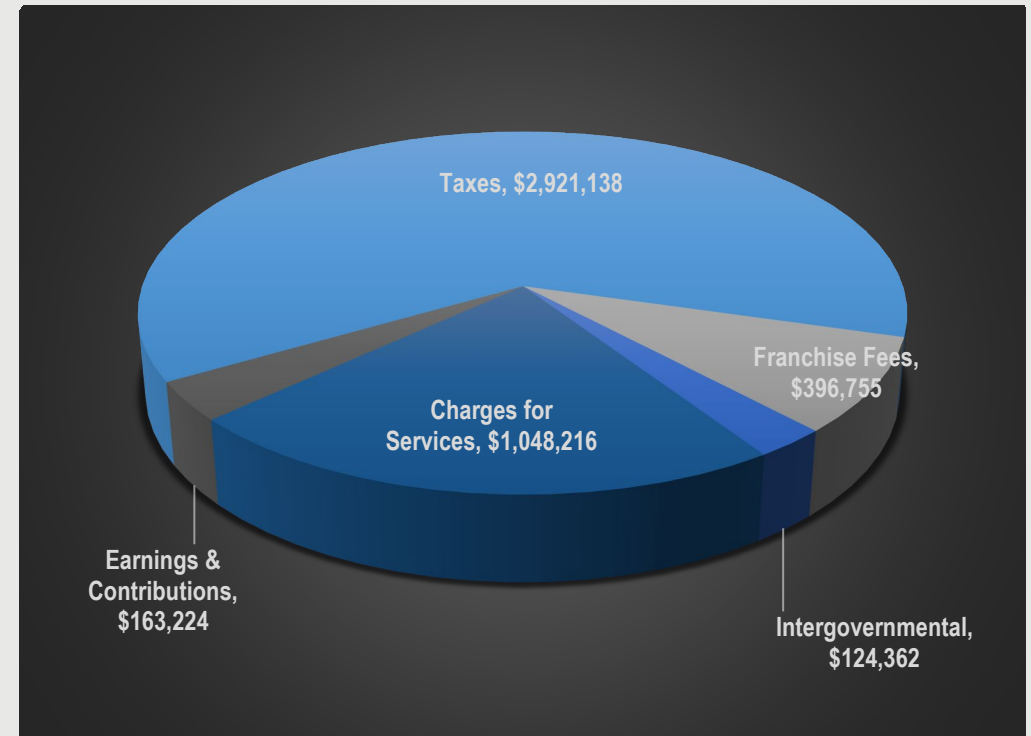

General Fund Resources