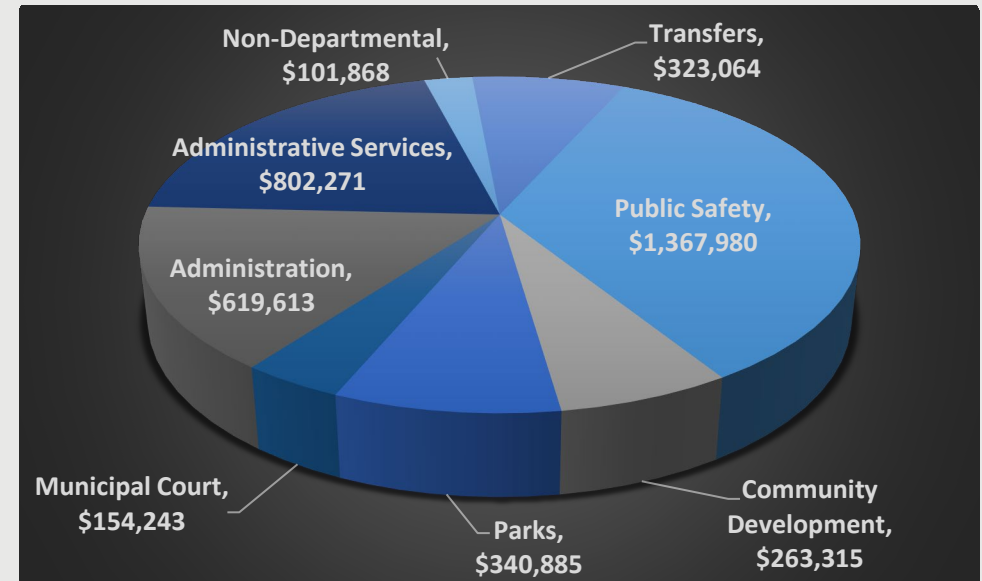

General Fund Resources

General Fund

At December 31st, all departments are under budget for the biennium

Public Safety is largest part of fund at 34.4 percent

General Fund Requirements

Property Tax

Property taxes continue to show growth