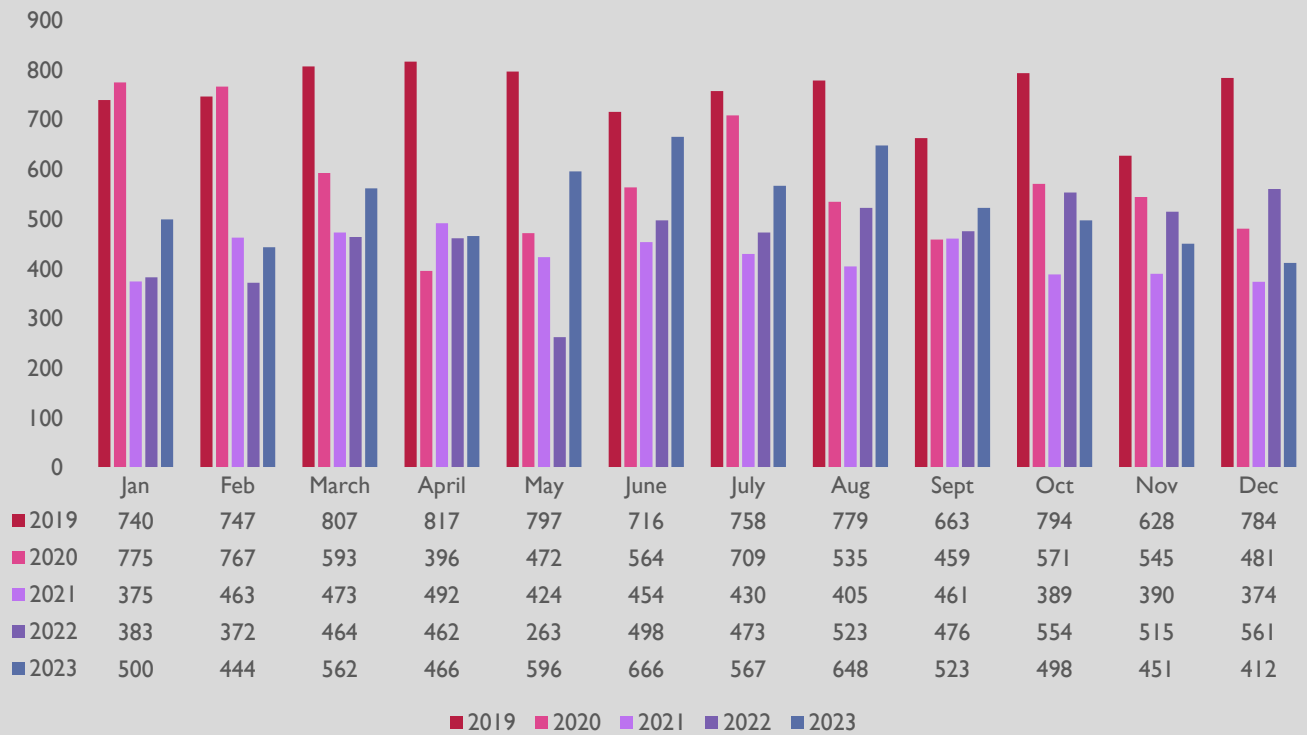

RIDERSHIP STATISTICS

2/20/2024

2019 - 2023 Total Annual Ridership

2019 - 2023 Ridership Monthly Ridership

AGENDA ITEM #10

Department Director Updates

Capture objective evidence 24/7 without the overtime pay