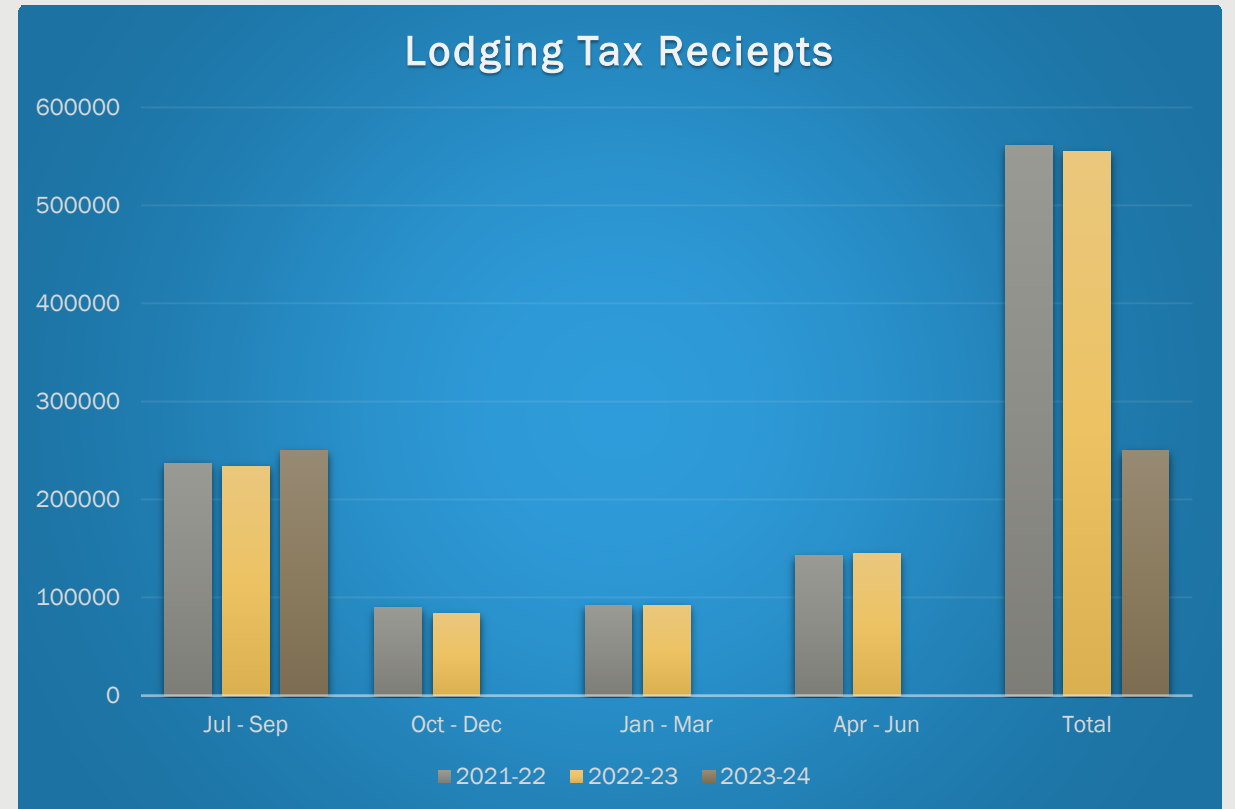

\$249,465 was received during the first quarter of the fiscal year, up seven percent from the previous year

Tax turnovers from the State lag one quarter

Public Works

Public Works comprised 56.7% of the City's operations during the quarter ended December 31, 2023