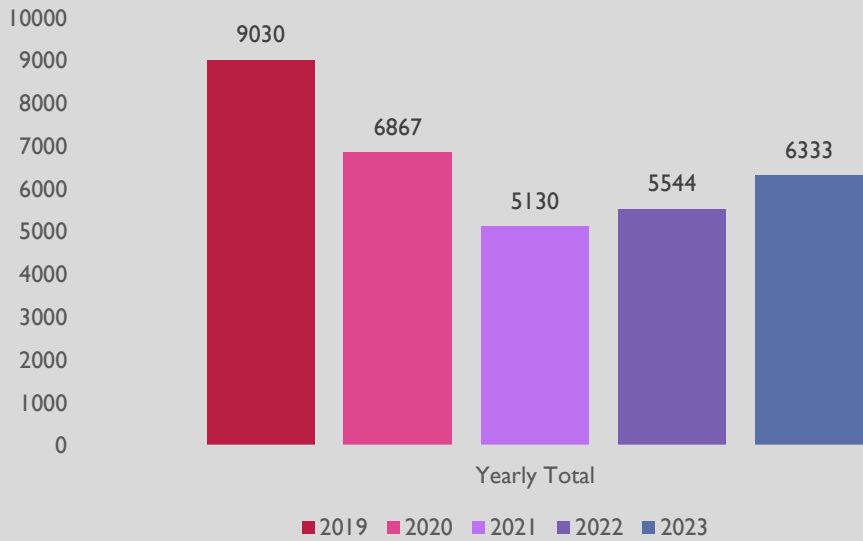

RIDERSHIP STATISTICS

2/20/2024

2019 - 2023 Total Annual Ridership