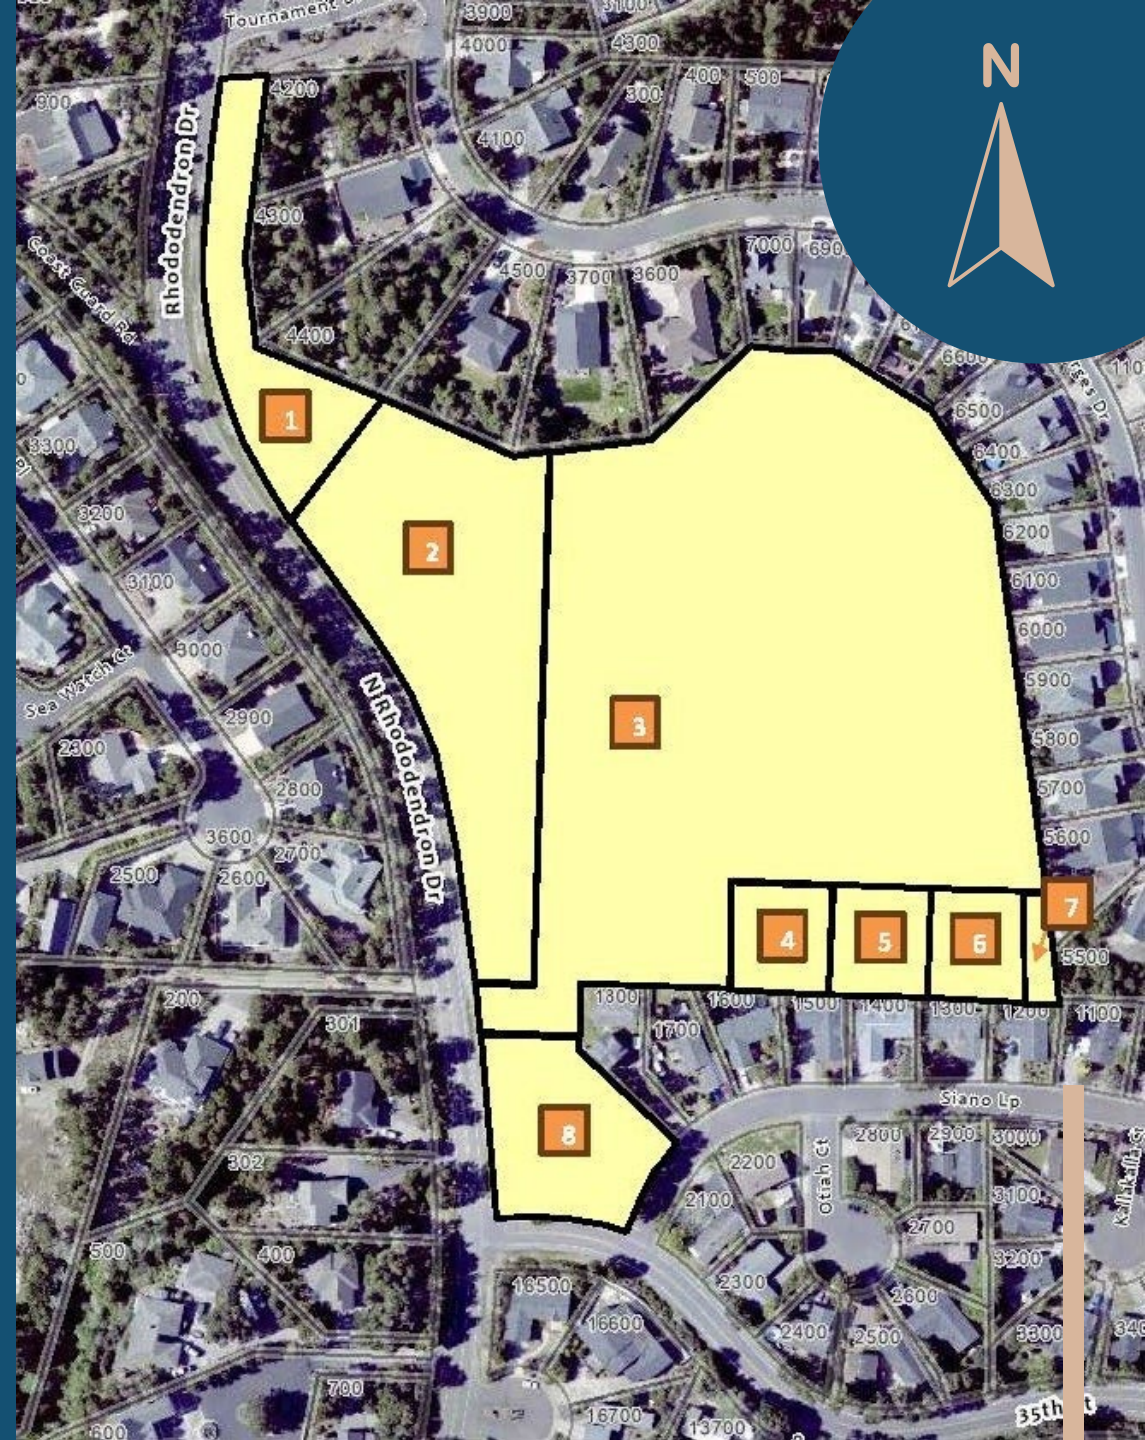

Rhododendron & 35th RID

- Addition of dedicated left turn lane south bound Rhododendron to 35th
- Extension of the Multi-use Path 1,225 feet north of 35th

	Owner	Potential EDU's	Cost share for intersection improvements	Cost share for Multi-use Path	Total cost share
1	Sandpines West Lot Owners Assoc. Inc	11	N/A	\$6,563.00	\$6,563.00
2	Apic Florence Holdings, LLC	32	\$14,267.52	\$19,093.44	\$33,360.96
3	Apic Florence Holdings, LLC	101	\$45,031.86	\$60,263.67	\$105,295.53
4	Apic Florence Holdings, LLC	4	\$1,783.44	\$2,386.68	\$4,170.12
5	Apic Florence Holdings, LLC	4	\$1,783.44	\$2,386.68	\$4,170.12
6	Apic Florence Holdings, LLC	4	\$1,783.44	\$2,386.68	\$4,170.12
7	Apic Florence Holdings, LLC	1	\$445.84	\$596.48	\$1,042.32
8	Apic Florence Holdings, LLC	11	\$4,904.46	\$6,563.37	\$11,467.83