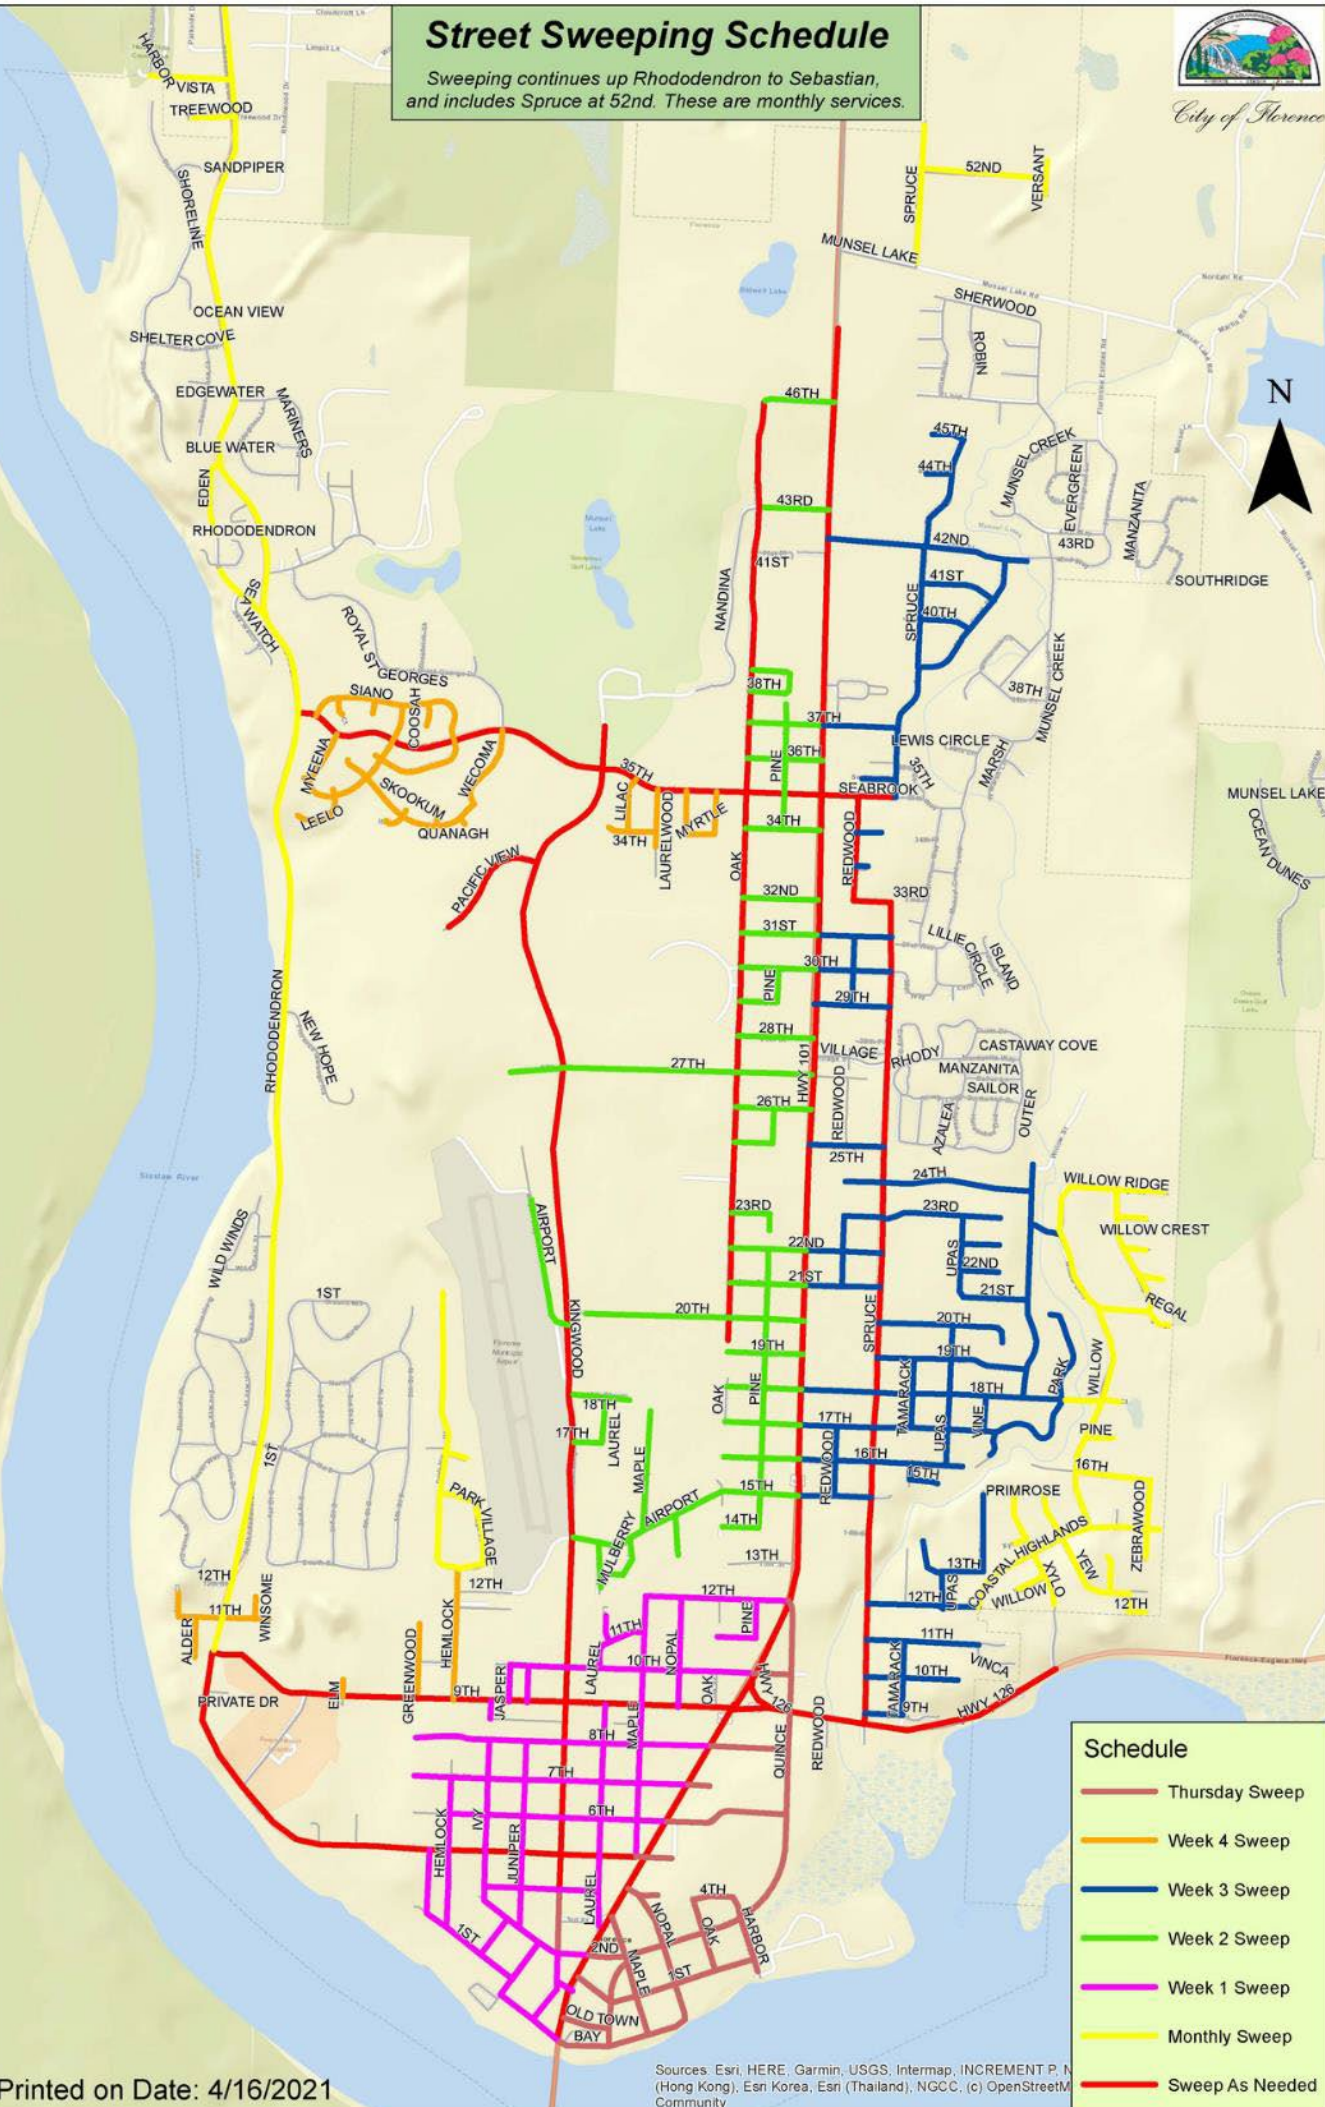

# Street Sweeping Schedule

Sweeping continues up Rhododendron to Sebastian, and includes Spruce at 52nd. These are monthly services.

City of Florence

Printed on Date: 4/16/2021

Sources: Esri, HERE, Garmin, USGS, Intermap, INCREMENT P, N (Hong Kong), Esri Korea, Esri (Thailand), NGCC, (c) OpenStreetMap Community