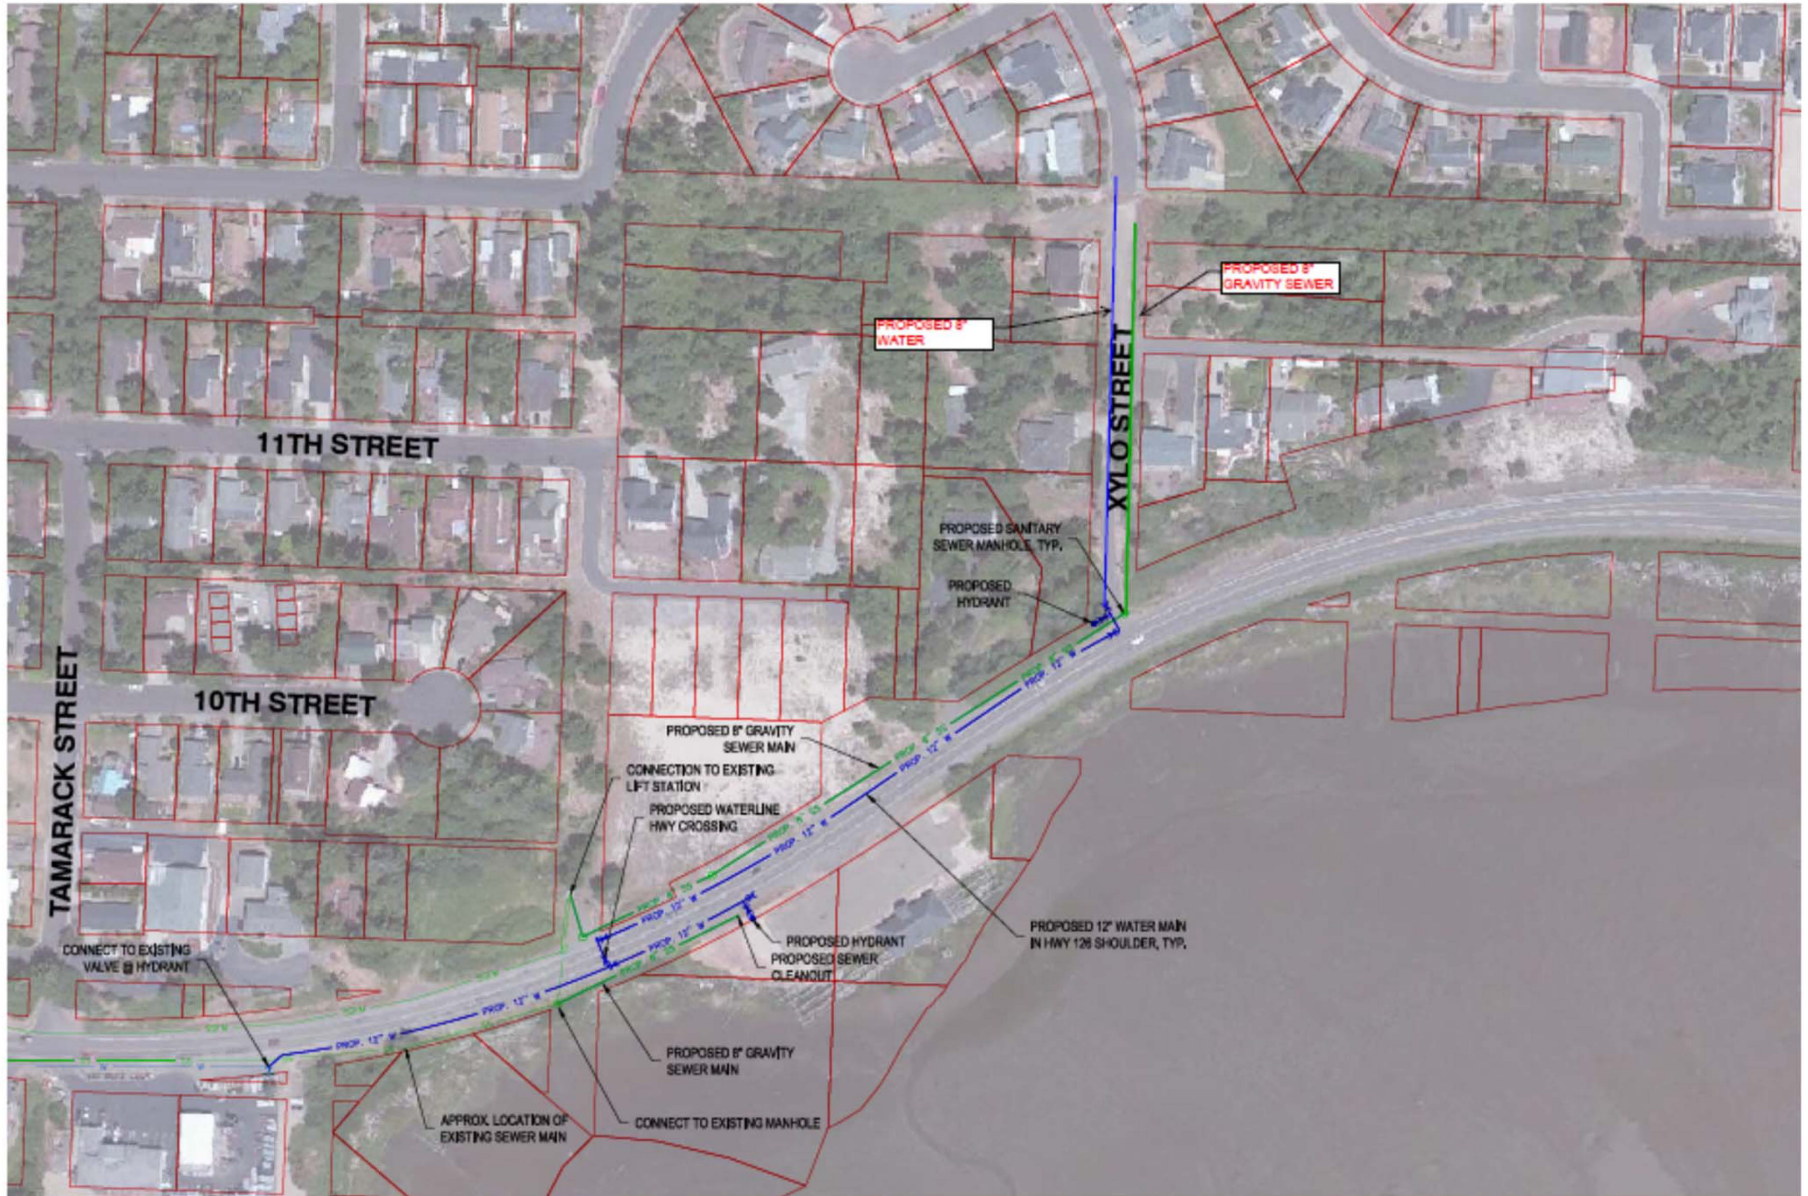

Hwy 126 Water and Sewer Extension

Presented at 11.21.16 CC Mtg -
Agenda Item # 8

Hayrides

Banners for 2016

Banner Enhancer – coming soon

See you there, Saturday, November 26th starting at 3pm
3:30pm – Santa and Mrs. Claus arrive
5:30pm – Tree lighting at Siuslaw River Interpretive Center
Music, Hot chocolate, Cider and Hayrides