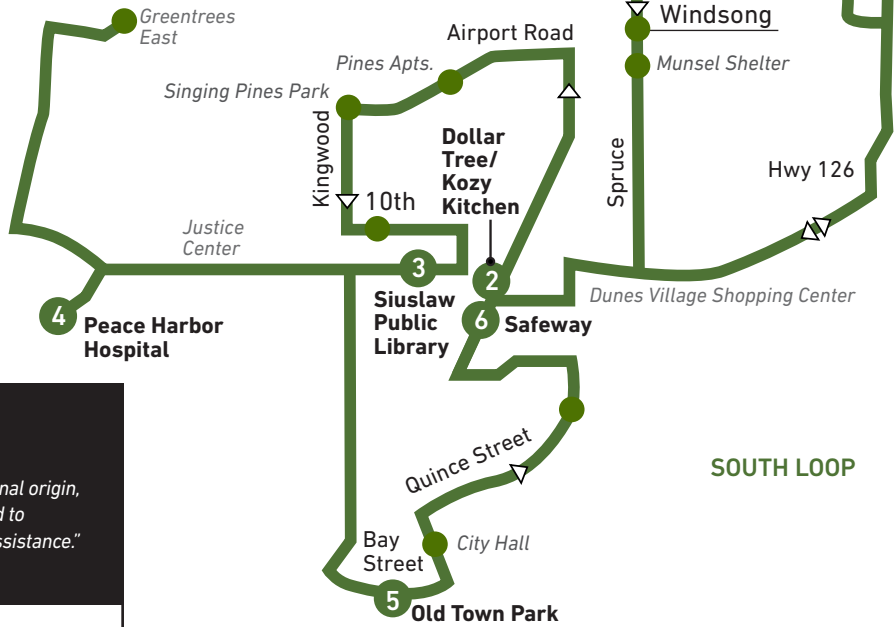

SOUTH LOOP

| Leave Grocery Outlet | Dollar Tree/ Kozy Kitchen | Siuslaw Public Library | Peace Harbor Hospital | Old Town Park | Safeway | Three Rivers Casino | Arrive Florence Food Share |
|----------------------------|------------------------------------|------------------------------|-----------------------------|------------------|---------|---------------------------|-------------------------------------|
| 1 | 2 | 3 | 4 | 5 | 6 | 7 | 8 |
| 10:00 | 10:05 | 10:10 | 10:17 | 10:23 | 10:28 | 10:33 | 10:38 |
| 11:00 | 11:05 | 11:10 | 11:17 | 11:23 | 11:28 | 11:33 | 11:38 |
| 12:00 | 12:05 | 12:10 | 12:17 | 12:23 | 12:28 | 12:33 | 12:38 |
| 1:00 | 1:05 | 1:10 | 1:17 | 1:23 | 1:28 | 1:33 | 1:38 |
| 2:00 | 2:05 | 2:10 | 2:17 | 2:23 | 2:28 | 2:33 | 2:38 |
| 3:00 | 3:05 | 3:10 | 3:17 | 3:23 | 3:28 | 3:33 | 3:38 |
| 4:00 | 4:05 | 4:10 | 4:17 | 4:23 | 4:28 | 4:33 | 4:38 |
| 5:00 | 5:05 | 5:10 | 5:17 | 5:23 | 5:28 | 5:33 | 5:38 |

RIDING FROM SOUTH TO NORTH

The Rhody Express operates a 60-minute circuit by first traveling the South Loop and then the North Loop.

If your destination is not on the loop on which you are boarding, remain on the bus as it switches to the next loop, and you will reach your destination.

HOW TO READ THE TIMETABLE

The Rhody Express route is divided into two loops – the North Loop and the South Loop. The timetable contains timepoints for major stops along the route. Locate the timepoint before the stop you where you want to catch the bus. Read down the column to find the time you want to travel, and wait at your stop at the time listed on the timetable. For example, if you are boarding between the stop at Grocery Outlet and the stop at the Dollar Tree, be sure to be at your stop at the time listed for the Grocery Outlet rather than the time listed for the Dollar Tree.