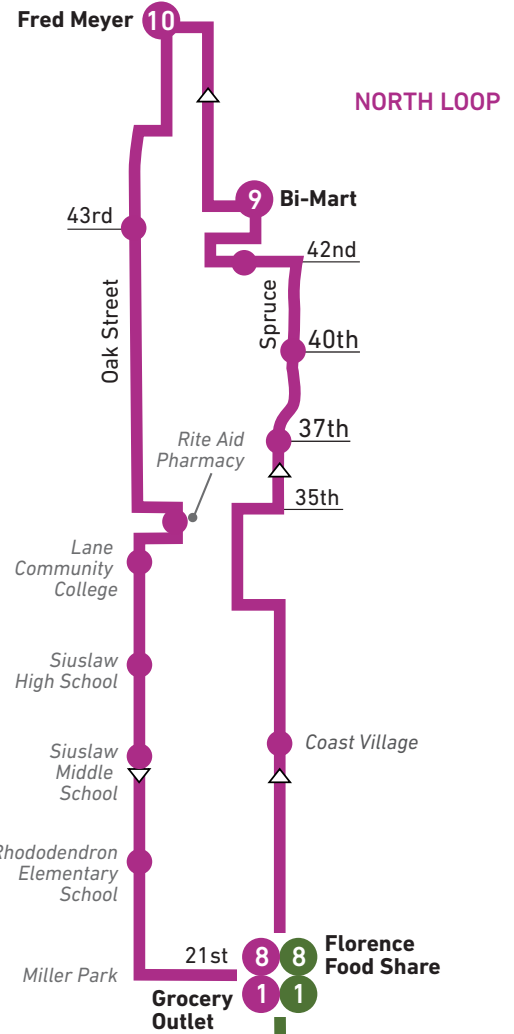

SOUTH LOOP

| Leave Grocery Outlet | Dollar Tree/ Kozy Kitchen | Siuslaw Public Library | Peace Harbor Hospital | Old Town Park | Safeway | Three Rivers Casino | Arrive Florence Food Share |
|----------------------------|------------------------------------|------------------------------|-----------------------------|------------------|---------|---------------------------|-------------------------------------|
| 1 | 2 | 3 | 4 | 5 | 6 | 7 | 8 |
| 10:00 | 10:05 | 10:10 | 10:17 | 10:23 | 10:28 | 10:33 | 10:38 |
| 11:00 | 11:05 | 11:10 | 11:17 | 11:23 | 11:28 | 11:33 | 11:38 |
| 12:00 | 12:05 | 12:10 | 12:17 | 12:23 | 12:28 | 12:33 | 12:38 |
| 1:00 | 1:05 | 1:10 | 1:17 | 1:23 | 1:28 | 1:33 | 1:38 |
| 2:00 | 2:05 | 2:10 | 2:17 | 2:23 | 2:28 | 2:33 | 2:38 |
| 3:00 | 3:05 | 3:10 | 3:17 | 3:23 | 3:28 | 3:33 | 3:38 |
| 4:00 | 4:05 | 4:10 | 4:17 | 4:23 | 4:28 | 4:33 | 4:38 |
| 5:00 | 5:05 | 5:10 | 5:17 | 5:23 | 5:28 | 5:33 | 5:38 |

RIDING FROM SOUTH TO NORTH

The Rhody Express operates a 60-minute circuit by first traveling the South Loop and then the North Loop.

If your destination is not on the loop on which you are boarding, remain on the bus as it switches to the next loop, and you will reach your destination.

HOW TO READ THE TIMETABLE

The Rhody Express route is divided into two loops – the North Loop and the South Loop. The timetable contains timepoints for major stops along the route. Locate the timepoint before the stop you where you want to catch the bus. Read down the column to find the time you want to travel, and wait at your stop at the time listed on the timetable. For example, if you are boarding between the stop at Grocery Outlet and the stop at the Dollar Tree, be sure to be at your stop at the time listed for the Grocery Outlet rather than the time listed for the Dollar Tree.